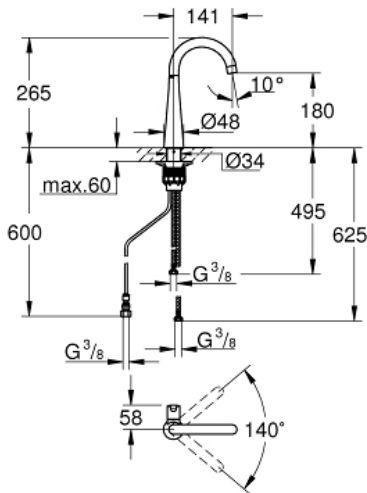

LADYLUX
Pillar Tap with Filter Function
MODEL # 30026DC2

Pure Freude
an Wasser

GROHE

Product Description:
LADYLUX
Pillar Tap with Filter Function

Standard Specification:

- Single hole installation
- Handle for filtered table water
- Ceramic cartridge
- **GROHE StarLight** finish
- Swivel Spout
- Swivel area 140°
- Stainless steel flex lines
- GROHE QuickFix Plus ultra fast and simple installation - no tools needed
- GROHE Zero isolated inner water ways - lead and nickel free
- Requires GROHE filter set including filter head (40 438 001), sold separately
- 1.75 gpm