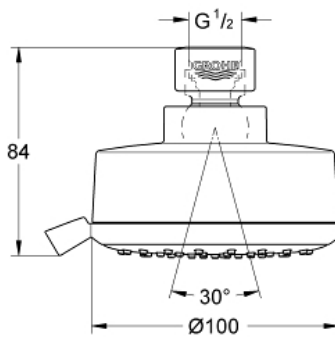

NEW TEMPESTA
COSMOPOLITAN 100
Shower Head 4 Sprays
MODEL # 26043A01

Pure Freude
an Wasser

GROHE
WAVE

Product Description:
NEW TEMPESTA COSMOPOLITAN 100
Shower Head 4 Sprays

Standard Specification:

- 4 Sprays: GROHE Rain O², Rain, Massage and Jet
- Rotating ball joint ± 15°
- 1/2" Connection thread
- **GROHE EcoJoy** 1.75 gpm (6.6 l/min) flow limiter
- **GROHE DreamSpray** perfect spray pattern
- **GROHE StarLight** finish
- **SpeedClean** anti-lime system
- Inner WaterGuide for a longer life
- Max Flow Rate: 1.75 gpm (6.6 L/min)
- Min. recommended pressure: 15 psi (1.0 bar)