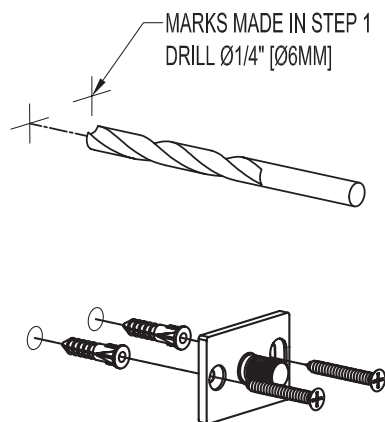

GINGER
Luxury For Your Lifestyle™

2001 CARNEGIE AVENUE
SANTA ANA, CA 92705
949-417-5207
www.gingerco.com

SURFACE™

INSTALLATION
INSTRUCTIONS

for
Single
Hook

GINGER
Luxury For Your Lifestyle™

INSTALLATION INSTRUCTIONS

SURFACE™ 2810

② FOR TILE OR SOLID WALLS

② FOR DRYWALL*

③

CARE OF FINE BRASS

To clean, use warm water only.
NEVER use abrasives or detergents.

*If wood cross bracing or a stud is present, pre-drill a 1/4" (6mm) diameter hole and install small plastic anchor in place of zinc anchor.