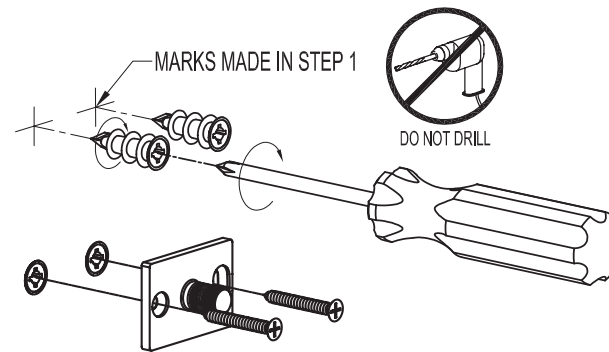

*Complement
your purchase
with these
fine accessories
also from
GINGER®*

*Towel Bars
Towel Rings
Toilet Tissue Holders
Hooks
Soap Dishes
Tumbler Holders
Toiletry Shelves
Grab Bars
Mirrors
Lights
Bud Vases
Hotel Shelves
Shower Curtain Rods
Soap & Bottle Baskets
Cabinet Hardware*

GINGER
Luxury For Your Lifestyle™

2001 CARNEGIE AVENUE
SANTA ANA, CA 92705
949-417-5207
www.gingerco.com

SURFACE™

INSTALLATION
INSTRUCTIONS

for
Single
Hook

GINGER
Luxury For Your Lifestyle™

INSTALLATION INSTRUCTIONS

SURFACE™ 2810

② FOR TILE OR SOLID WALLS

② FOR DRYWALL*

③

CARE OF FINE BRASS

To clean, use warm water only.
NEVER use abrasives or detergents.

*If wood cross bracing or a stud is present, pre-drill a 1/4" (6mm) diameter hole and install small plastic anchor in place of zinc anchor.