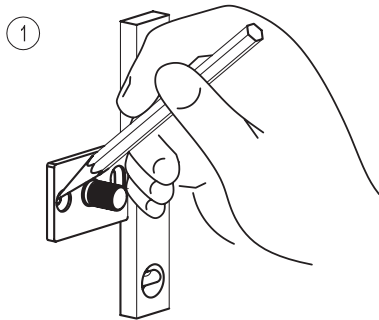

*Complement
your purchase
with these
fine accessories
also from
GINGER®*

*Towel Bars
Towel Rings
Toilet Tissue Holders
Hooks
Soap Dishes
Tumbler Holders
Toiletry Shelves
Grab Bars
Mirrors
Lights
Bud Vases
Hotel Shelves
Shower Curtain Rods
Soap & Bottle Baskets
Cabinet Hardware*

GINGER
Luxury For Your Lifestyle™

2001 CARNEGIE AVENUE
SANTA ANA, CA 92705
949-417-5207
www.gingerco.com

SURFACE™

INSTALLATION
INSTRUCTIONS

for
Single
Hook

GINGER
Luxury For Your Lifestyle™

INSTALLATION INSTRUCTIONS

SURFACE™ 2810

② FOR TILE OR SOLID WALLS

② FOR DRYWALL*

③

CARE OF FINE BRASS

To clean, use warm water only.
NEVER use abrasives or detergents.

*If wood cross bracing or a stud is present, pre-drill a 1/4" (6mm) diameter hole and install small plastic anchor in place of zinc anchor.