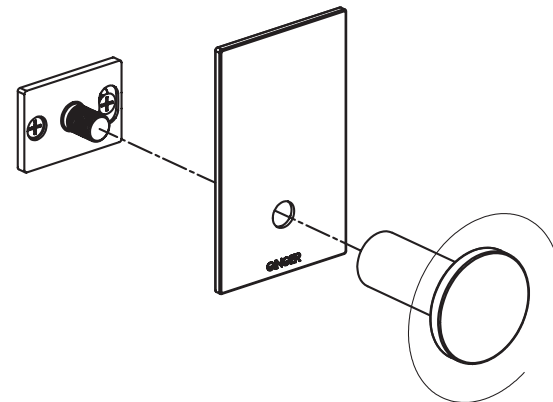

*Complement
your purchase
with these
fine accessories
also from
GINGER®*

*Towel Bars
Towel Rings
Toilet Tissue Holders
Hooks
Soap Dishes
Tumbler Holders
Toiletry Shelves
Grab Bars
Mirrors
Lights
Bud Vases
Hotel Shelves
Shower Curtain Rods
Soap & Bottle Baskets
Cabinet Hardware*

GINGER
Luxury For Your Lifestyle™

2001 CARNEGIE AVENUE
SANTA ANA, CA 92705
949-417-5207
www.gingerco.com

SURFACE™

INSTALLATION
INSTRUCTIONS

for
Single
Hook

GINGER
Luxury For Your Lifestyle™

INSTALLATION INSTRUCTIONS

SURFACE™ 2810

② FOR TILE OR SOLID WALLS

② FOR DRYWALL*

③

CARE OF FINE BRASS

To clean, use warm water only.
NEVER use abrasives or detergents.

*If wood cross bracing or a stud is present, pre-drill a 1/4" (6mm) diameter hole and install small plastic anchor in place of zinc anchor.