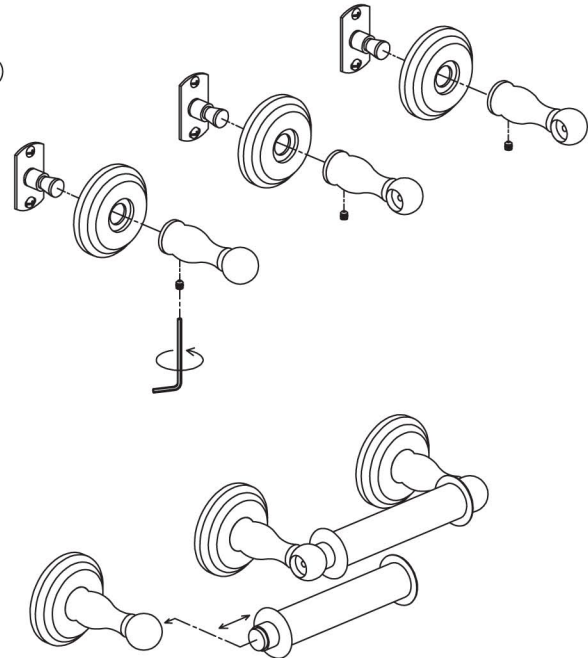

CHELSEA -1108D
CANTERBURY -1508D

INSTALLATION
INSTRUCTIONS

for
Double
Toilet Tissue
Holder

GINGER®

GINGER®

2001 CARNEGIE AVE
SANTA ANA CA 92705
949-417-5207
www.gingerco.com

INSTALLATION INSTRUCTIONS

Chelsea, Canterbury Double Toilet Tissue Holder

1108D, 1508D

1

2

3

4

CARE OF FINE BRASS

To clean, use warm water only.
NEVER use abrasives or detergents.