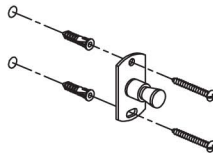

GINGER®

2001 CARNEGIE AVE
SANTA ANA CA 92705
949-417-5207
www.gingerco.com

INSTALLATION INSTRUCTIONS

Chelsea, Canterbury Double Toilet Tissue Holder

1108D, 1508D

1

2

3

4

CARE OF FINE BRASS

To clean, use warm water only.
NEVER use abrasives or detergents.