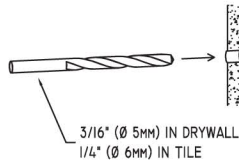

GINGER®

2001 CARNEGIE AVE
SANTA ANA CA 92705
949-417-5207
www.gingerco.com

INSTALLATION INSTRUCTIONS

Chelsea, Canterbury Double Toilet Tissue Holder

1108D, 1508D

1

2

3

4

CARE OF FINE BRASS

To clean, use warm water only.
NEVER use abrasives or detergents.