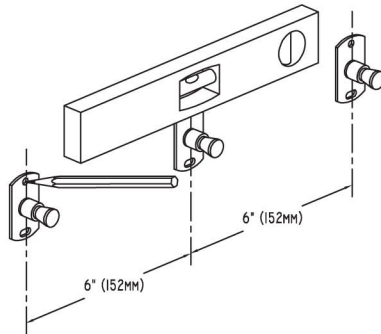

GINGER®

2001 CARNEGIE AVE
SANTA ANA CA 92705
949-417-5207
www.gingerco.com

INSTALLATION INSTRUCTIONS

Chelsea, Canterbury Double Toilet Tissue Holder

1108D, 1508D

1

2