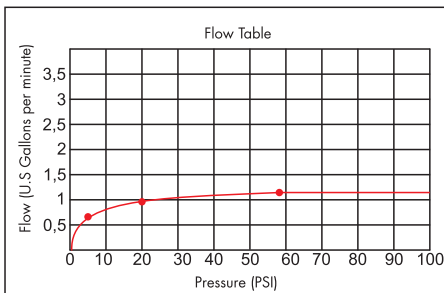

DOMINO - FV201/J4

Widespread lavatory faucet with push-down pop-up drain assembly.
 Juego de lavatorio con desagüe "pop up".

FRANZ
VIEGENER

FEATURES

CARACTERÍSTICAS

- All brass construction.
Producto realizado íntegramente en latón.
- Brass valve bodies.
Cuerpos de válvulas fabricados en latón.
- Quarter-turn ceramic cartridges.
Cartuchos cerámicos de 1/4 de giro.
- Stationary spout with recessed aerator device.
Pico con aireador oculto.
- Flexible SS connectors with sediment screens.
Flexibles con conectores SS y filtro de sedimento.

FLOW RATE

CAUDAL

- Maximum flow rate 1,2 gpm (4,5 l/min).
Caudal máximo 1,2 gpm (4,5 l/min).

COLOR / FINISHES

COLOR / ACABADOS

- | | | |
|--|--|---|
|  PC
Polished Chrome. |  PN
Polished Nickel. |  BN
Brushed Nickel. |
|  BG
Brushed Gold. |  PG
Polished Gold. |  RG
Rose Gold. |
|  BK
Black Chrome. |  FB
Flat Black. |  UPB
Unlacked Polished Brass. |