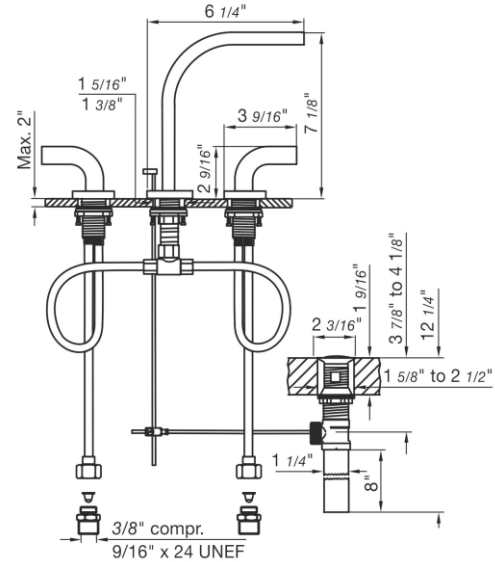

DOMINO - FV201/J4

Widespread lavatory faucet with push-down pop-up drain assembly.
 Juego de lavatorio con desagüe "pop up".

FRANZ
VIEGENER

FEATURES

CARACTERÍSTICAS

- All brass construction.
Producto realizado íntegramente en latón.
- Brass valve bodies.
Cuerpos de válvulas fabricados en latón.
- Quarter-turn ceramic cartridges.
Cartuchos cerámicos de 1/4 de giro.
- Stationary spout with recessed aerator device.
Pico con aireador oculto.
- Flexible SS connectors with sediment screens.
Flexibles con conectores SS y filtro de sedimento.

FLOW RATE

CAUDAL

- Maximum flow rate 1,2 gpm (4,5 l/min).
Caudal máximo 1,2 gpm (4,5 l/min).

COLOR / FINISHES

COLOR / ACABADOS

- | | | |
|--|--|---|
|  PC
Polished Chrome. |  PN
Polished Nickel. |  BN
Brushed Nickel. |
|  BG
Brushed Gold. |  PG
Polished Gold. |  RG
Rose Gold. |
|  BK
Black Chrome. |  FB
Flat Black. |  UPB
Unlacked Polished Brass. |