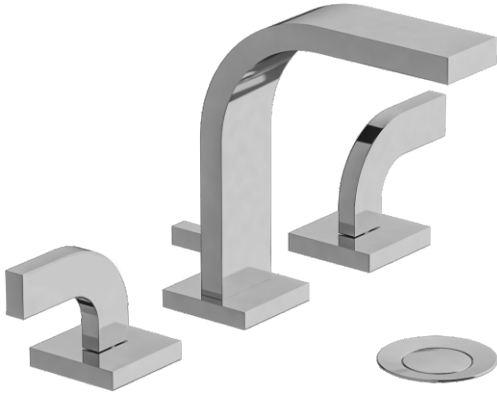

DOMINO - FV201/J4

Widespread lavatory faucet with push-down pop-up drain assembly.
 Juego de lavatorio con desagüe "pop up".

FRANZ
VIEGENER

FEATURES

CARACTERÍSTICAS

- All brass construction.
Producto realizado íntegramente en latón.
- Brass valve bodies.
Cuerpos de válvulas fabricados en latón.
- Quarter-turn ceramic cartridges.
Cartuchos cerámicos de 1/4 de giro.
- Stationary spout with recessed aerator device.
Pico con aireador oculto.
- Flexible SS connectors with sediment screens.
Flexibles con conectores SS y filtro de sedimento.

FLOW RATE

CAUDAL

- Maximum flow rate 1,2 gpm (4,5 l/min).
Caudal máximo 1,2 gpm (4,5 l/min).

COLOR / FINISHES

COLOR / ACABADOS

- | | | |
|--|--|---|
|  PC
Polished Chrome. |  PN
Polished Nickel. |  BN
Brushed Nickel. |
|  BG
Brushed Gold. |  PG
Polished Gold. |  RG
Rose Gold. |
|  BK
Black Chrome. |  FB
Flat Black. |  UPB
Unlacked Polished Brass. |