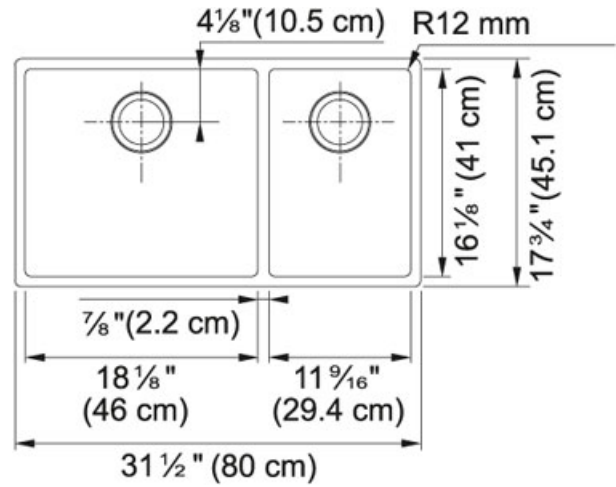

Cube CUX160 Stainless Steel | 122.0371.985

FAMILY : Sinks | SERIE : Cube | MODEL : CUX160 | FINISH : Stainless Steel | INSTALLATION TYPE : Undermount | STYLE : Contemporary

TECHNICAL DATA

Minimum Cabinet Size	36"
Drain Opening	3 1/2"
Length overall	31 1/2"
Width overall	17 3/4"
Depth Overall	9"
Length of large bowl	14 9/16"
Width of large bowl	16 1/8"
Depth of large bowl	11 7/16"
Length of small bowl	14 9/16"
Width of small bowl	16 1/8"
Depth of small bowl	9"
Number of Bowls	2
Where to buy	Showroom