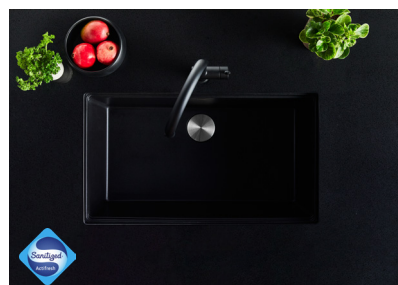

## Integrated for balance

With our easy-to-use integrated ledge system, you'll accomplish more with your sink while making the most of your surrounding counter space. Custom fit cutting boards, roller mats, and colanders are designed to keep all your kitchen tasks within reach.

## Wash, prep, work, and life

Maris sinks feature deep-capacity bowls that can easily accommodate baking trays, pots, and pans. These generous-sized sinks are available in seven color hues to create a clean, sophisticated look.

## GRANITE 31" SINGLE BOWL SINK Model MAG61029-S