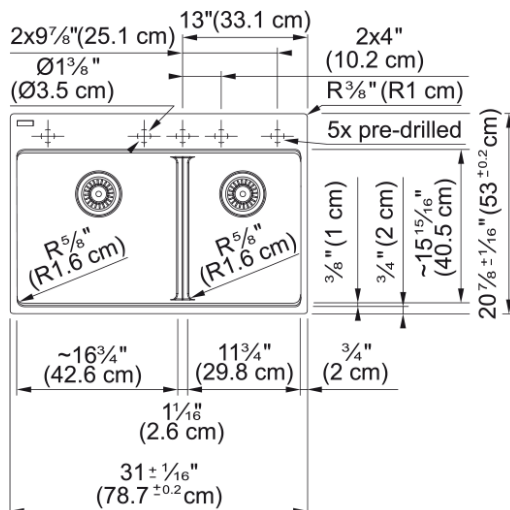

## Technical Data

### Product Dimensions

Exterior size: right to left	30.984
Exterior size: front to back	20.866
Large bowl size: right to left	16.945
Large bowl size: front to back	15.606
Large bowl: depth	9.492
Small bowl size: right to left	11.984
Small bowl size: front to back	15.606
Small bowl: depth	9.492

### Installation

Minimum cabinet size	33"
----------------------	-----