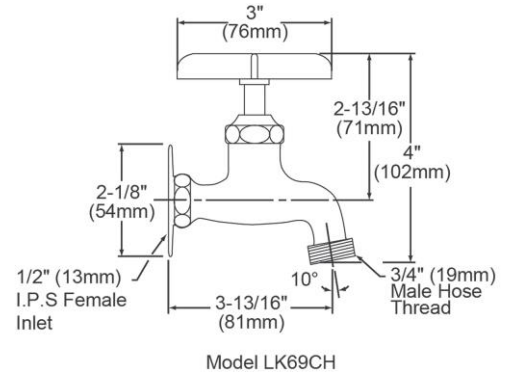

PART: _____ QTY: _____
PROJECT: _____
CONTACT: _____
DATE: _____
NOTES: _____
APPROVAL: _____

In keeping with our policy of continuing product improvement, Elkay reserves the right to change product specifications without notice. Please visit elkay.com for the most current version of Elkay product specification sheets. This specification describes an Elkay product with design, quality, and functional benefits to the user. When making a comparison of other producers' offerings, be certain these features are not overlooked.