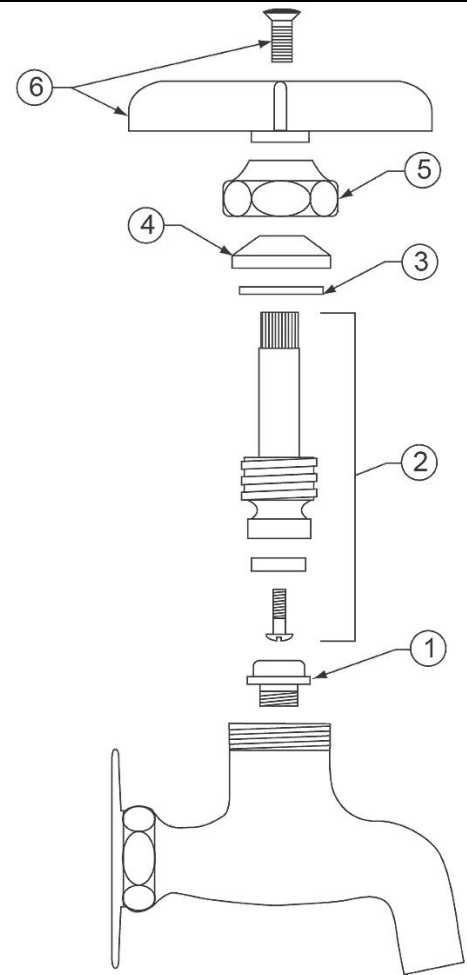

**PRODUCT SPECIFICATIONS**

Elkay Commercial Service/ Utility Single Hole Wall Mount Faucet with Hose End Chrome. Faucet has a flow rate of 2.5 GPM, and is made of Chrome-plated Brass material, with a Brass Stem Assembly valve. Faucet requires 1 faucet holes.

<b>Mounting Type:</b>	Wall Mount
<b>Finish:</b>	Chrome (CR)
<b>Handle Type:</b>	Cross Handle
<b>Spout Reach:</b>	3-3/16"
<b>Spout Height:</b>	4"
<b>Hole Drillings:</b>	1
<b>Material:</b>	Chrome-plated Brass
<b>Valve Type:</b>	Brass Stem Assembly
<b>Valve Connection:</b>	1/2" NPT Female Inlet
<b>Flow Rate:</b>	2.5 GPM
<b>Spout Swing Rotation:</b>	0°
<b>Spout Type:</b>	Fixed Spout

**Product Compliance:** ASME A112.18.1/CSA B125.1  
NSF 61  
NSF 372 (lead free)

[Clean and Care Manual \(PDF\)](#)  
[Warranty \(PDF\)](#)

PART: \_\_\_\_\_ QTY: \_\_\_\_\_  
 PROJECT: \_\_\_\_\_  
 CONTACT: \_\_\_\_\_  
 DATE: \_\_\_\_\_  
 NOTES: \_\_\_\_\_  
 APPROVAL: \_\_\_\_\_

LK69CH

LK69CP

Item No.	No. Required	Part No.	Description
1	1	72001862	Seat Brass
2	1	72001865	Brass Stem Assembly
3	1	72001866	Washer Brass
4	1	72001867	Packing
5	1	72001868	Cap Nut Brass
6	1	72001869	Handle Zinc with Screw