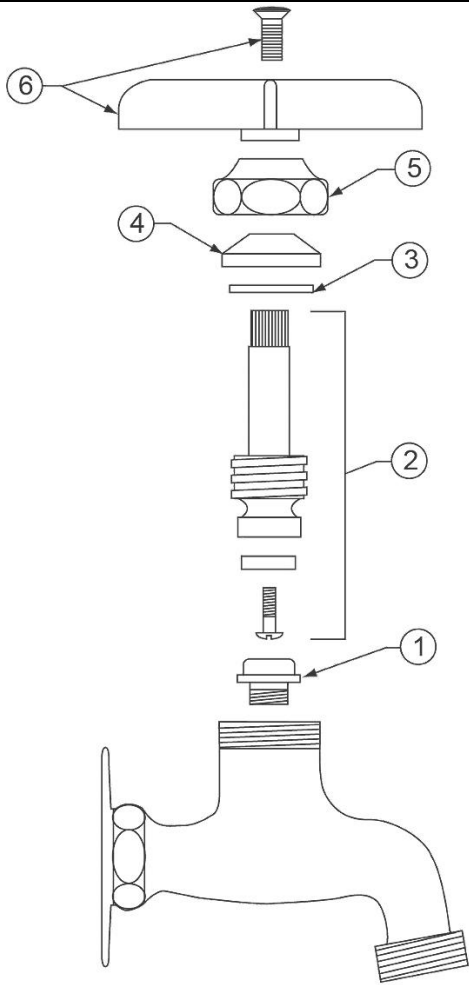

**PRODUCT SPECIFICATIONS**

Elkay Commercial Service/ Utility Single Hole Wall Mount Faucet with Hose End Chrome. Faucet has a flow rate of 2.5 GPM, and is made of Chrome-plated Brass material, with a Brass Stem Assembly valve. Faucet requires 1 faucet holes.

<b>Mounting Type:</b>	Wall Mount
<b>Finish:</b>	Chrome (CR)
<b>Handle Type:</b>	Cross Handle
<b>Spout Reach:</b>	3-3/16"
<b>Spout Height:</b>	4"
<b>Hole Drillings:</b>	1
<b>Material:</b>	Chrome-plated Brass
<b>Valve Type:</b>	Brass Stem Assembly
<b>Valve Connection:</b>	1/2" NPT Female Inlet
<b>Flow Rate:</b>	2.5 GPM
<b>Spout Swing Rotation:</b>	0°
<b>Spout Type:</b>	Fixed Spout

**Product Compliance:** ASME A112.18.1/CSA B125.1  
NSF 61  
NSF 372 (lead free)

[Clean and Care Manual \(PDF\)](#)  
[Warranty \(PDF\)](#)

PART: \_\_\_\_\_ QTY: \_\_\_\_\_  
 PROJECT: \_\_\_\_\_  
 CONTACT: \_\_\_\_\_  
 DATE: \_\_\_\_\_  
 NOTES: \_\_\_\_\_  
 APPROVAL: \_\_\_\_\_

LK69CH

LK69CP

Item No.	No. Required	Part No.	Description
1	1	72001862	Seat Brass
2	1	72001865	Brass Stem Assembly
3	1	72001866	Washer Brass
4	1	72001867	Packing
5	1	72001868	Cap Nut Brass
6	1	72001869	Handle Zinc with Screw