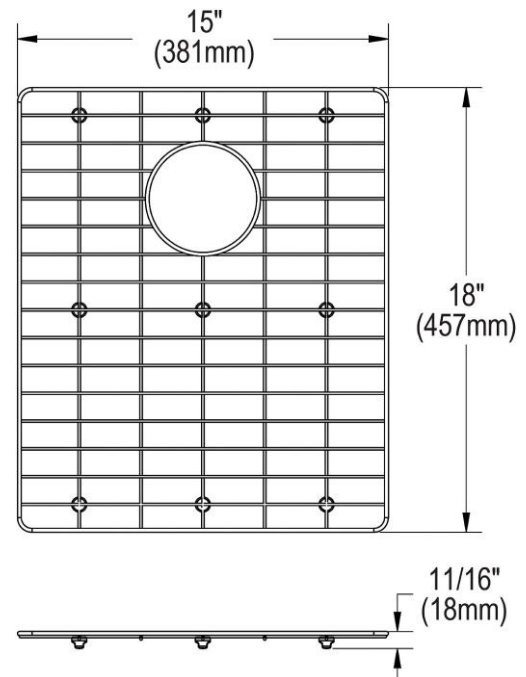

AMERICAN PRIDE. A LIFETIME TRADITION.

Like your family, the Elkay family has values and traditions that endure. For almost a century, Elkay has been a family-owned and operated company, providing thousands of jobs that support our families and communities.

[Clean and Care Manual (PDF)](#)

[Clean and Care Manual (PDF)](#)

[Installation Instructions (PDF)](#)

[Warranty (PDF)](#)