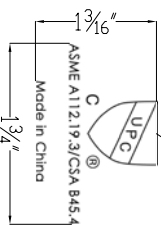

### Volga Riuer serie

| NO | DESCRIPTION        | QTY | MATERIAL           | SIZE                          |
|----|--------------------|-----|--------------------|-------------------------------|
| 1  | Linear drain cover | 1   | SUS304             | 36 1/4" X 2 3/4" X 3/4" (18G) |
| 2  | plastic connectors | 8   | PP                 | Ø 3/8" X 3/16"                |
| 3  | Linear drain stand | 1   | SUS304             | 36 X 3 X 3/8" (18G)           |
| 4  | mounting brackets  | 2   | composite material | Ø 1 1/8" X 1 1/8"             |

### Kaiping Dawn Plumbing Products, Inc

|                   |              |           |   |
|-------------------|--------------|-----------|---|
| Type:             | Linear drain | Material: | SUS304  |
| Model:            | LVA360304    | Feature:  | 1 8/8 Chrome-Nickel   |
| Size/Overall:     |              |           | Polished, Stain Finish  |
| Scale:            |              |           |   |
| Design:           | Ming         |           |   |
| Drawn:            | Pu           |           |   |
| Date:             | 2014-03-27   | Logo:     |  Laser-etching |
| Manufacture Date: |              | Approved: |   |