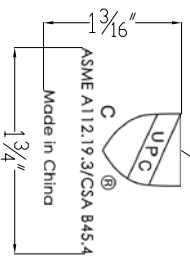

### Amazon River serie

NO	DESCRIPTION	QTY	MATERIAL	SIZE
1	Linear drain cover	1	SUS304	31 3/4" x 2 1/4" x 3/4" (14G)
2	plastic connectors	4	PP	ø 3/8" x 9/16"
3	Linear drain stand	1	SUS304	32" x 3" x 3/8" (18G)
4	mounting brackets	2	composite material	ø 1 7/16" x 1 1/16"