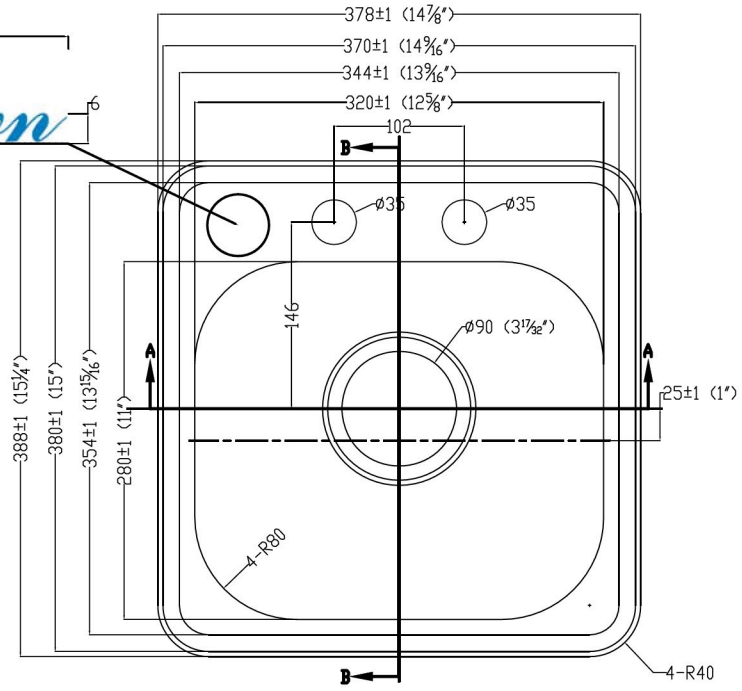

*Dawn*

Manufacture date :05/10/2008

Dawn BST151: