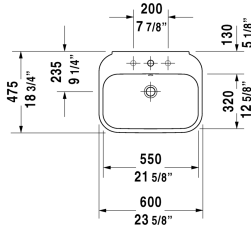

Happy D.2 Washbasin # 2316600000 / 2316600030

| < 23 5/8" Inch > |

| Washbasin  | Dimension              | Weight | Order number |
|--|------------------------|--------|--------------|
| with overflow, with faucet deck, overflow clip Chrome included, underside fully glazed, hardware included, wall-mounted, 23 5/8" Inch  |                        |        |              |
| <b>Colors</b>  |                        |        |              |
| 00 White   |                        |        |              |
| <b>Variant</b>   |                        |        |              |
| ●  | 23 5/8" x 18 3/4" Inch | 43 lb  | 2316600000   |
| ● ● ●  | 23 5/8" x 18 3/4" Inch | 43 lb  | 2316600030   |
| Sanitary ceramics with the special WonderGliss surface finish will remain clean and attractive-looking for a long time to come.<br>When ordering WonderGliss please add a "1" as eleventh digit to the model number. |                        |        |              |
| <b>Suitable products</b>   |                        |        |              |
| Siphon cover for # 231680, 231665, 231660,   |                        |        | 085828       |
| Pedestal for # 231680, 231665, 231660,   |                        |        | 085827       |

All drawings contain the necessary measurements which are subject to standard tolerances. They are stated in inch & mm and are non-binding. Exact measurements, in particular for customized installation scenarios, can only be taken from the finished ceramic piece.