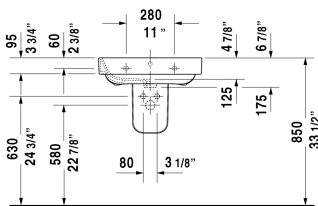

Happy D.2 Washbasin # 2316600000 / 2316600030

| < 23 5/8" Inch > |

| Washbasin  | Dimension              | Weight | Order number |
|--|------------------------|--------|--------------|
| with overflow, with faucet deck, overflow clip Chrome included, underside fully glazed, hardware included, wall-mounted, 23 5/8" Inch  |                        |        |              |
| <b>Colors</b>  |                        |        |              |
| 00 White   |                        |        |              |
| <b>Variant</b>   |                        |        |              |
| ●  | 23 5/8" x 18 3/4" Inch | 43 lb  | 2316600000   |
| ● ● ●  | 23 5/8" x 18 3/4" Inch | 43 lb  | 2316600030   |
| Sanitary ceramics with the special WonderGliss surface finish will remain clean and attractive-looking for a long time to come.<br>When ordering WonderGliss please add a "1" as eleventh digit to the model number. |                        |        |              |
| <b>Suitable products</b>   |                        |        |              |
| Siphon cover for # 231680, 231665, 231660,   |                        |        | 085828       |
| Pedestal for # 231680, 231665, 231660,   |                        |        | 085827       |

All drawings contain the necessary measurements which are subject to standard tolerances. They are stated in inch & mm and are non-binding. Exact measurements, in particular for customized installation scenarios, can only be taken from the finished ceramic piece.