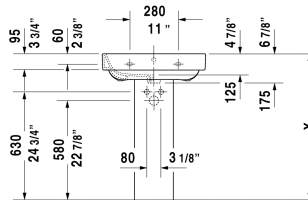

Happy D.2 Washbasin # 2316600000 / 2316600030

| < 23 5/8" Inch > |

| Washbasin  | Dimension              | Weight | Order number |
|--|------------------------|--------|--------------|
| with overflow, with faucet deck, overflow clip Chrome included, underside fully glazed, hardware included, wall-mounted, 23 5/8" Inch  |                        |        |              |
| <b>Colors</b>  |                        |        |              |
| 00 White   |                        |        |              |
| <b>Variant</b>   |                        |        |              |
| ●  | 23 5/8" x 18 3/4" Inch | 43 lb  | 2316600000   |
| ● ● ●  | 23 5/8" x 18 3/4" Inch | 43 lb  | 2316600030   |
| Sanitary ceramics with the special WonderGliss surface finish will remain clean and attractive-looking for a long time to come.<br>When ordering WonderGliss please add a "1" as eleventh digit to the model number. |                        |        |              |
| <b>Suitable products</b>   |                        |        |              |
| Siphon cover for # 231680, 231665, 231660,   |                        |        | 085828       |
| Pedestal for # 231680, 231665, 231660,   |                        |        | 085827       |

All drawings contain the necessary measurements which are subject to standard tolerances. They are stated in inch & mm and are non-binding. Exact measurements, in particular for customized installation scenarios, can only be taken from the finished ceramic piece.