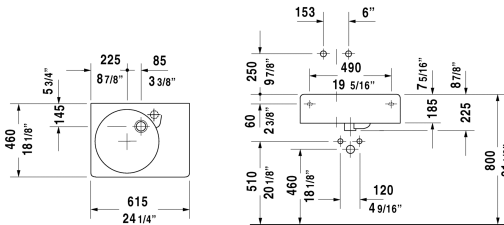

Scola Washbasin # 0684600000 / 0684600011

|< 24 1/4" Inch >|

Washbasin	Dimension	Weight	Order number
with overflow, with faucet deck, underside fully glazed, hardware included, cUPC® listed*, bowl on left side			
Colors			
00 White			
Variant			
● with pre-marked faucet hole	24 1/4" x 18 1/8" Inch	51.4 lb	0684600000
●	24 1/4" x 18 1/8" Inch	51.4 lb	0684600011
Infobox			
* Complies with following standards: ASME A112.19.2/CSA B45.1			
Sanitary ceramics with the special WonderGliss surface finish will remain clean and attractive-looking for a long time to come. When ordering WonderGliss please add a "1" as eleventh digit to the model number.			
Push button drain assembly for washbasins with overflow	2" Inch	0.8 lb	005052
Design Siphon		3.3 lb	005036
Suitable products			
Metal console for washbasin # 068460 and 068560,			003059

All drawings contain the necessary measurements which are subject to standard tolerances. They are stated in inch & mm and are non-binding. Exact measurements, in particular for customized installation scenarios, can only be taken from the finished ceramic piece.