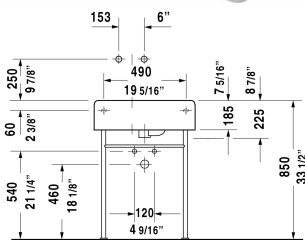

Scola Washbasin # 0684600000 / 0684600011

|< 24 1/4" Inch >|

Washbasin	Dimension	Weight	Order number
with overflow, with faucet deck, underside fully glazed, hardware included, cUPC® listed*, bowl on left side			
Colors			
00 White			
Variant			
● with pre-marked faucet hole	24 1/4" x 18 1/8" Inch	51.4 lb	0684600000
●	24 1/4" x 18 1/8" Inch	51.4 lb	0684600011
Infobox			
* Complies with following standards: ASME A112.19.2/CSA B45.1			
Sanitary ceramics with the special WonderGliss surface finish will remain clean and attractive-looking for a long time to come. When ordering WonderGliss please add a "1" as eleventh digit to the model number.			
Push button drain assembly for washbasins with overflow	2" Inch	0.8 lb	005052
Design Siphon		3.3 lb	005036
Suitable products			
Metal console for washbasin # 068460 and 068560,			003059

All drawings contain the necessary measurements which are subject to standard tolerances. They are stated in inch & mm and are non-binding. Exact measurements, in particular for customized installation scenarios, can only be taken from the finished ceramic piece.