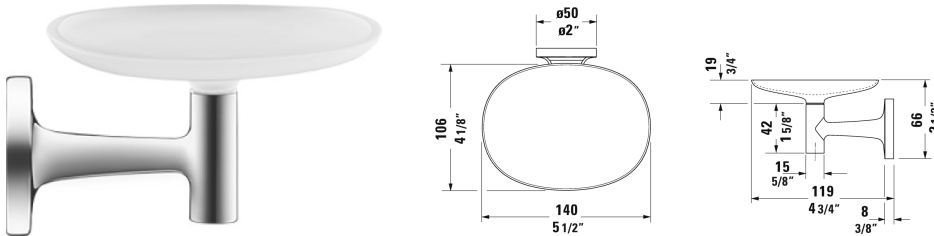

Starck T Soap dish # 009933..00

| < 5 1/2" Inch > |

Soap dish	Dimension	Weight	Order number
wall-mounted, frosted glass, 2 1/2" Inch			
<b>Colors</b>			
10 Chrome 46 Black Matt			
<b>Variant</b>			
	5 1/2" x 4 3/4" Inch	0.6 lb	009933..00

All drawings contain the necessary measurements which are subject to standard tolerances. They are stated in inch & mm and are non-binding. Exact measurements, in particular for customized installation scenarios, can only be taken from the finished ceramic piece.