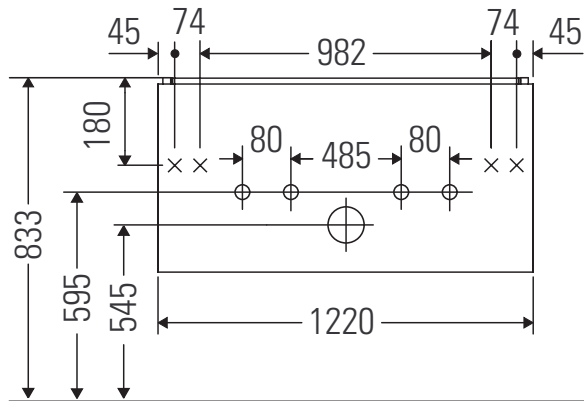

L-Cube

LC 6243

Mounting instructions

W mm	X mm
17	833

ME by Starck # 233612 / # 236112..00

W mm	X mm
17	833

ME by Starck # 236112..24

Instructions for use