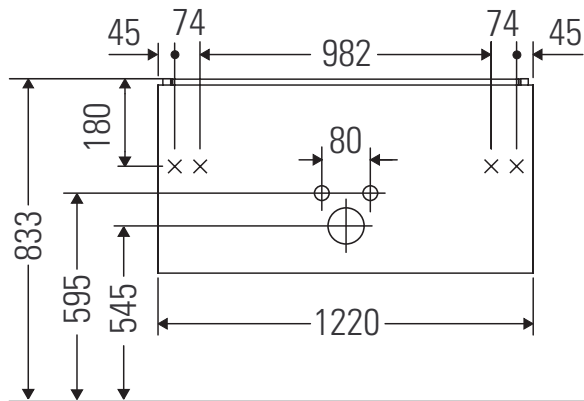

L-Cube

LC 6243

Mounting instructions

W mm	X mm
17	833

ME by Starck # 233612 / # 236112..00

W mm	X mm
17	833

ME by Starck # 236112..24

Instructions for use