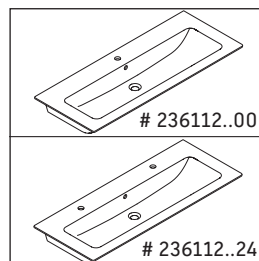

L-Cube

LC 6243

Mounting instructions

W mm	X mm
17	833

ME by Starck # 233612 / # 236112..00

W mm	X mm
17	833

ME by Starck # 236112..24

Instructions for use