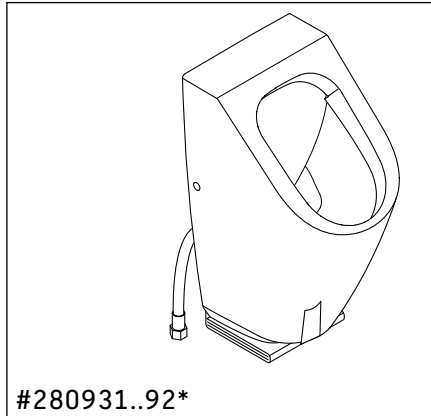

*to be installed only with a WaterSense labeled flush valve with the same flush rating