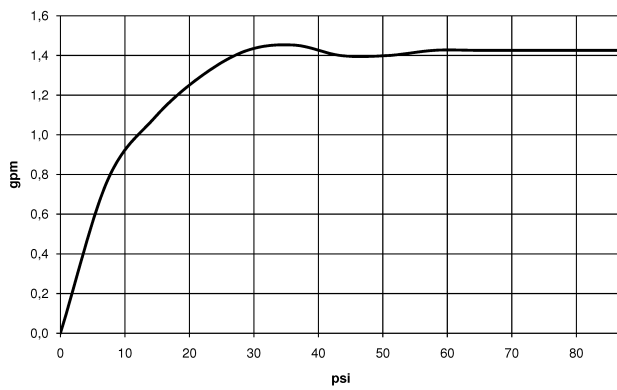

Kitchen sink - Tara Ultra

Single-lever mixer pull-down with spray function - polished chrome

Article number: 33 870 875-00 0010

- 9-1/2" Projection
- Swiveling spout 360°
- Laminar and spray function
- Total height 19-5/8"
- 9-1/2" height to aerator/spout outlet
- 1-3/8" hole diameter
- 2x 10 mm flexible supply lines including 3/8" US adapters
- 59" metal shower hose
- Sprayface with descaling system
- Water flow rate limited to max. 1.5 gpm
- lead-free
- (ADA)
- Internal backflow preventer.
- Push button locks into spray mode when pressed. To switch back to laminar flow the water must be turned off.

polished chrome

Dimensional drawing

All dimensions in mm / inch = mm x 0,0394

Kitchen sink - Tara Ultra

Single-lever mixer pull-down with spray function - polished chrome

Article number: 33 870 875-00 0010

### Flow rate chart