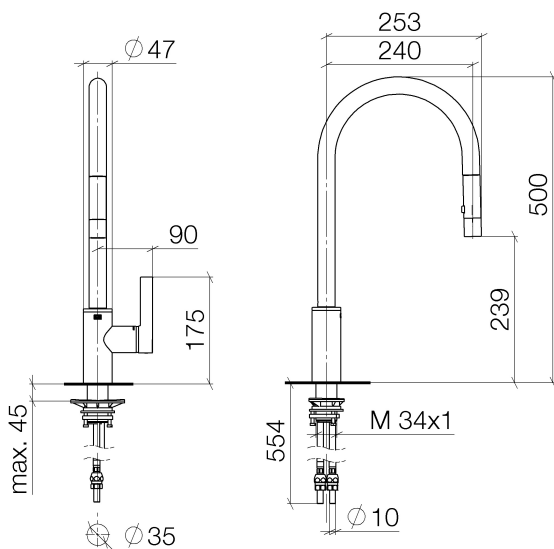

Kitchen sink - Tara Ultra

Single-lever mixer pull-down with spray function - polished chrome

Article number: 33 870 875-00 0010

- 9-1/2" Projection
- Swiveling spout 360°
- Laminar and spray function
- Total height 19-5/8"
- 9-1/2" height to aerator/spout outlet
- 1-3/8" hole diameter
- 2x 10 mm flexible supply lines including 3/8" US adapters
- 59" metal shower hose
- Sprayface with descaling system
- Water flow rate limited to max. 1.5 gpm
- lead-free
- (ADA)
- Internal backflow preventer.
- Push button locks into spray mode when pressed. To switch back to laminar flow the water must be turned off.

polished chrome

Dimensional drawing

All dimensions in mm / inch = mm x 0,0394

Kitchen sink - Tara Ultra

Single-lever mixer pull-down with spray function - polished chrome

Article number: 33 870 875-00 0010

## Kitchen sink - Tara Ultra

Single-lever mixer pull-down with spray function - polished chrome

Article number: 33 870 875-00 0010

### Recommended article

10 713 970-00

AIR SWITCH operating button, trim parts only - polished chrome

82 424 970-00

Soap dispenser without flange - polished chrome