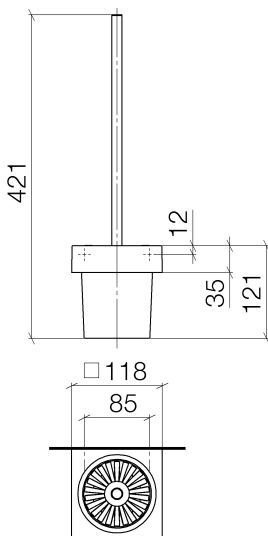

WC - MEM

Toilet brush set wall-mounted - polished chrome

Article number: 83 900 780-00

- Frosted glass
- Black brush
- Width 4-5/8"
- Height 16-3/8"
- 4-5/8" Projection

polished chrome

Dimensional drawing

All dimensions in mm / inch = mm x 0,0394

Spare parts list

Number	Item Number	Designation	Number of units
1	90 20 97 507 00-00	Brush handle - polished chrome	1
2	08 18 50 601 90	Brush black -	1
3	08 90 04 008 82	Brush container frosted -	1
4	08 23 01 505-00	holder	1
5	04 31 11 004 00 90	pin	2
6	08 17 20 726 90	holder	2
7	05 17 20 801 00 90	accessories	1