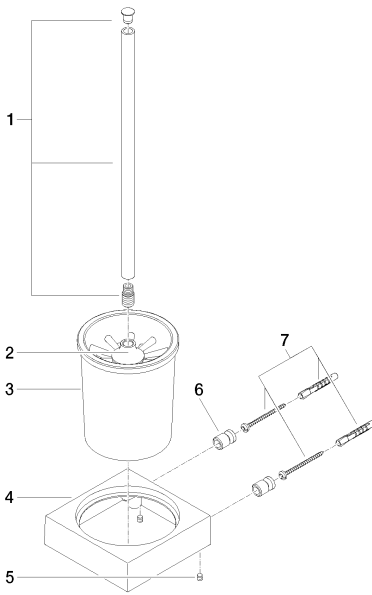

WC - MEM

Toilet brush set wall-mounted - polished chrome

Article number: 83 900 780-00

- Frosted glass
- Black brush
- Width 4-5/8"
- Height 16-3/8"
- 4-5/8" Projection

polished chrome

Dimensional drawing

All dimensions in mm / inch = mm x 0,0394

WC - MEM

Toilet brush set wall-mounted - polished chrome

Article number: 83 900 780-00

WC - MEM

Toilet brush set wall-mounted - polished chrome

Article number: 83 900 780-00

Other surface finishes

platinum matte
83 900 780-06

Recommended article

08 18 50 601 90
Brush black -

08 90 04 008 82
Brush container frosted -

90 20 97 507 00-00
Brush handle - polished
chrome

WC - MEM

Toilet brush set wall-mounted - polished chrome

Article number: 83 900 780-00

Spare parts list

Number	Item Number	Designation	Number of units
1	90 20 97 507 00-00	Brush handle - polished chrome	1
2	08 18 50 601 90	Brush black -	1
3	08 90 04 008 82	Brush container frosted -	1
4	08 23 01 505-00	holder	1
5	04 31 11 004 00 90	pin	2
6	08 17 20 726 90	holder	2
7	05 17 20 801 00 90	accessories	1