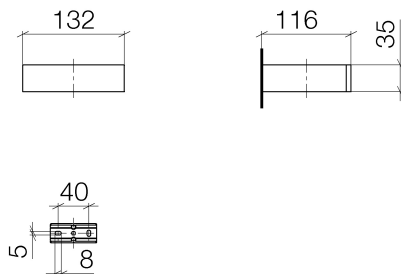

WC - LULU

Reserve tissue holder - polished chrome

Article number: 83 590 780-00

- Width 5-1/4"
- Height 1-3/8"
- 4-5/8" Projection

polished chrome

Dimensional drawing

All dimensions in mm / inch = mm x 0,0394

WC - LULU

Reserve tissue holder - polished chrome

Article number: 83 590 780-00

WC - LULU

Reserve tissue holder - polished chrome

Article number: 83 590 780-00

Other surface finishes

platinum matte
83 590 780-06

Spare parts list

Number	Item Number	Designation	Number of units
1	05 17 20 718 00 90	fixing set	1
2	04 31 11 112 00 90	pin	1