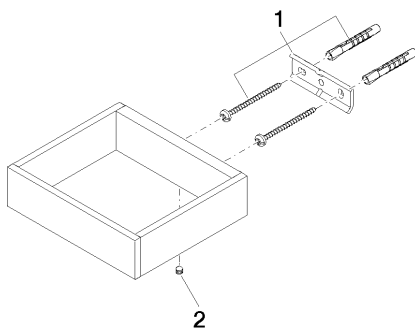

WC - LULU

Reserve tissue holder - polished chrome

Article number: 83 590 780-00

- Width 5-1/4"
- Height 1-3/8"
- 4-5/8" Projection

polished chrome

Dimensional drawing

All dimensions in mm / inch = mm x 0,0394

Spare parts list

Number	Item Number	Designation	Number of units
1	05 17 20 718 00 90	fixing set	1
2	04 31 11 112 00 90	pin	1