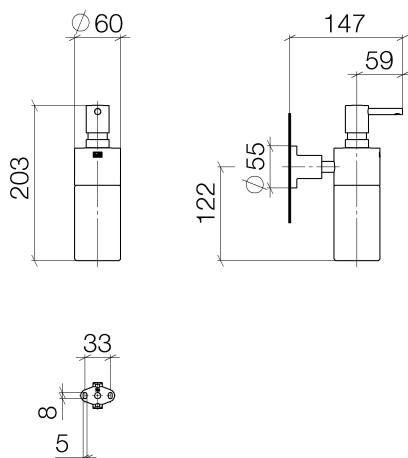

Kitchen - Tara.

Soap dispenser wall-mounted - polished chrome

Article number: 83 435 892-00

- Frosted glass bottle
- Width 2-3/8"
- Height 7-7/8"
- Flange diameter 2-1/8"
- 8.45 oz bottle capacity
- 5-5/8" Projection

polished chrome

Dimensional drawing

All dimensions in mm / inch = mm x 0,0394

Kitchen - Tara.

Soap dispenser wall-mounted - polished chrome

Article number: 83 435 892-00

Kitchen - Tara.

Soap dispenser wall-mounted - polished chrome

More custom finish options are available via special production (xTra Service). Please see our finish matrix for availability and pricing or contact a Dornbracht representative.

Kitchen - Tara.
 Soap dispenser wall-mounted - polished chrome
 Article number: 83 435 892-00

Spare parts list

Number	Item Number	Designation	Number of units
1	05 10 10 535 00-00	dispenser	1
2	90 10 10 529 00-00	base	1
3	08 90 04 001 82	Bottle -	1
4	08 17 20 624-00	holder	1
5	04 31 11 113 00 90	pin	1
6	08 17 89 505-00	holder	1
7	09 30 11 046 90	disc	1
8	08 18 50 586 90	screw	1
9	09 23 10 026 90	nut	1
10	05 17 20 739 00 90	fixing set	1