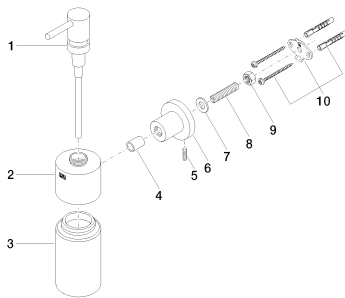

Kitchen - Tara.

Soap dispenser wall-mounted - polished chrome

Article number: 83 435 892-00

- Frosted glass bottle
- Width 2-3/8"
- Height 7-7/8"
- Flange diameter 2-1/8"
- 8.45 oz bottle capacity
- 5-5/8" Projection

polished chrome

Dimensional drawing

All dimensions in mm / inch = mm x 0,0394

Kitchen - Tara.

Soap dispenser wall-mounted - polished chrome

Article number: 83 435 892-00

Kitchen - Tara.

Soap dispenser wall-mounted - polished chrome

More custom finish options are available via special production (xTra Service). Please see our finish matrix for availability and pricing or contact a Dornbracht representative.

Kitchen - Tara.
 Soap dispenser wall-mounted - polished chrome
 Article number: 83 435 892-00

Spare parts list

Number	Item Number	Designation	Number of units
1	05 10 10 535 00-00	dispenser	1
2	90 10 10 529 00-00	base	1
3	08 90 04 001 82	Bottle -	1
4	08 17 20 624-00	holder	1
5	04 31 11 113 00 90	pin	1
6	08 17 89 505-00	holder	1
7	09 30 11 046 90	disc	1
8	08 18 50 586 90	screw	1
9	09 23 10 026 90	nut	1
10	05 17 20 739 00 90	fixing set	1