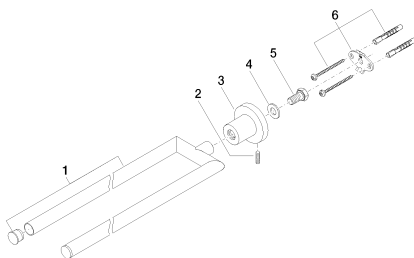

Bathtub - Tara.

Towel bar two-piece fixed - polished chrome

Article number: 83 210 892-00

- Width 3-1/2"
- Height 2-1/8"
- Flange diameter 2-1/8"
- 18-1/8" Projection

polished chrome

## Dimensional drawing

All dimensions in mm / inch = mm x 0,0394

Bathtub - Tara.

Towel bar two-piece fixed - polished chrome

Article number: 83 210 892-00

Bathtub - Tara.  
Towel bar two-piece fixed - polished chrome  
Article number: 83 210 892-00

### Spare parts list

Number	Item Number	Designation	Number of units
1	90 17 89 554 00-00	holder	1
2	04 31 11 113 00 90	pin	1
3	08 17 89 505-00	holder	1
4	09 30 11 046 90	disc	1
5	09 30 30 071 90	screw	1
6	05 17 20 739 00 90	fixing set	1