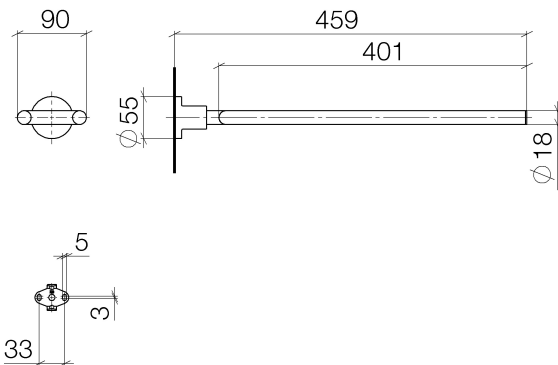

Bathtub - Tara.

Towel bar two-piece fixed - polished chrome

Article number: 83 210 892-00

- Width 3-1/2"
- Height 2-1/8"
- Flange diameter 2-1/8"
- 18-1/8" Projection

polished chrome

## Dimensional drawing

All dimensions in mm / inch = mm x 0,0394

Bathtub - Tara.

Towel bar two-piece fixed - polished chrome

Article number: 83 210 892-00

Bathtub - Tara.  
Towel bar two-piece fixed - polished chrome  
Article number: 83 210 892-00

### Spare parts list

Number	Item Number	Designation	Number of units
1	90 17 89 554 00-00	holder	1
2	04 31 11 113 00 90	pin	1
3	08 17 89 505-00	holder	1
4	09 30 11 046 90	disc	1
5	09 30 30 071 90	screw	1
6	05 17 20 739 00 90	fixing set	1