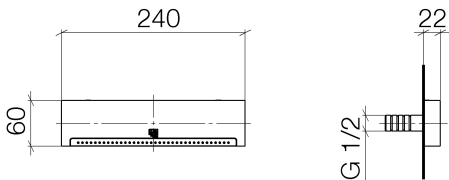

Shower - CL.1

WATER FALL Cascade spout with PEARLSTREAM for wall-mounted installation - polished

Article number: 13 435 979-00 0010

NO IMAGE

AVAILABLE

- 7/8" Projection
- Pearlstream
- Plate 9-1/2" x 2-3/8"
- Connection 1/2", can be cut to length
- Plug-in connection mounting
- Water flow rate limited to max. 1.8 gpm

polished chrome

Accessory is required for this item.

Dimensional drawing

All dimensions in mm / inch = mm x 0,0394

Shower - CL.1

WATER FALL Cascade spout with PEARLSTREAM for wall-mounted installation - polished

Article number: 13 435 979-00 0010

Flow rate chart

Shower - CL.1

WATER FALL Cascade spout with PEARLSTREAM for wall-mounted installation - polished

Article number: 13 435 979-00 0010

Other surface finishes

Required article

35 080 970-90 0010

Rough-in adapter -

Shower - CL.1

WATER FALL Cascade spout with PEARLSTREAM for wall-mounted installation - polished

Article number: 13 435 979-00 0010

Spare parts list

Number	Item Number	Designation	Number of units
1	04 30 31 024 01 90	fixing set	1
2	09 14 05 009 90	seal	1
3	09 17 97 053 90	holder	1
4	90 24 03 199 01 90	connection	1
5	90 31 20 087 00-00	plug	2
6	09 31 11 144 90	pin	2
7	09 17 01 247-00	spout	1
8	90 29 03 071 00 90	insert	1