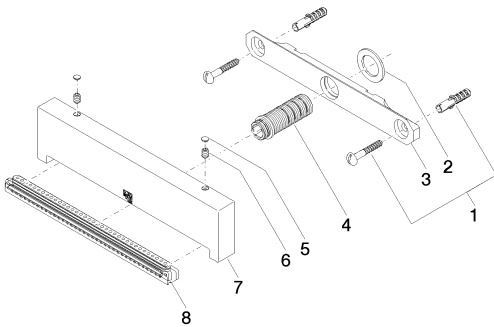

polished chrome

Accessory is required for this item.

Dimensional drawing

All dimensions in mm / inch = mm x 0,0394

Shower - CL.1

WATER FALL Cascade spout with PEARLSTREAM for wall-mounted installation - polished

Required article

35 080 970-90 0010

Rough-in adapter -

Shower - CL.1

WATER FALL Cascade spout with PEARLSTREAM for wall-mounted installation - polished

Article number: 13 435 979-00 0010

Spare parts list

Number	Item Number	Designation	Number of units
1	04 30 31 024 01 90	fixing set	1
2	09 14 05 009 90	seal	1
3	09 17 97 053 90	holder	1
4	90 24 03 199 01 90	connection	1
5	90 31 20 087 00-00	plug	2
6	09 31 11 144 90	pin	2
7	09 17 01 247-00	spout	1
8	90 29 03 071 00 90	insert	1