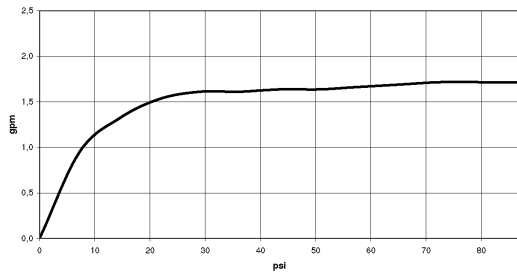

Shower - CL.1

WATER FALL Cascade spout with PEARLSTREAM for wall-mounted installation - polished

Article number: 13 435 979-00 0010

NO IMAGE

AVAILABLE

- 7/8" Projection
- Pearlstream
- Plate 9-1/2" x 2-3/8"
- Connection 1/2", can be cut to length
- Plug-in connection mounting
- Water flow rate limited to max. 1.8 gpm

polished chrome

Accessory is required for this item.

Dimensional drawing

All dimensions in mm / inch = mm x 0,0394

Shower - CL.1

WATER FALL Cascade spout with PEARLSTREAM for wall-mounted installation - polished

Article number: 13 435 979-00 0010

Flow rate chart

Shower - CL.1

WATER FALL Cascade spout with PEARLSTREAM for wall-mounted installation - polished

Article number: 13 435 979-00 0010

Other surface finishes