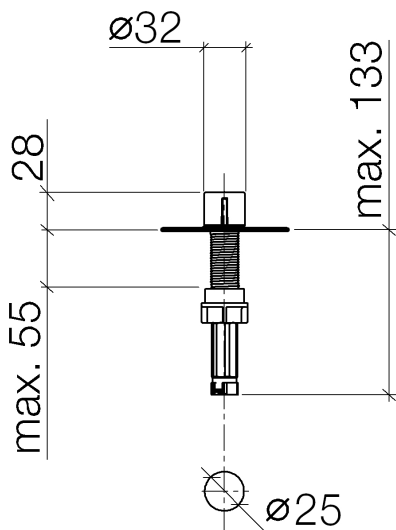

Kitchen - Elio

Strainer remote control with turning knob - polished chrome

Article number: 10 712 970-00

- Remote control for one sink only, for cable operated kitchen drains
- Including adapter for Bowden cable

### Dimensional drawing

All dimensions in mm / inch = mm x 0,0394

Kitchen - Elio

Strainer remote control with turning knob - polished chrome

Article number: 10 712 970-00

Kitchen - Elio

Strainer remote control with turning knob - polished chrome

### Spare parts list

Number	Item Number	Designation	Number of units
1	09 20 97 030-00	handle	1
2	09 12 12 002 90	fixing cap	1
3	09 27 87 011-00	rosette	1
4	09 14 10 042 90	seal	1
5	09 29 06 087-00	spindle	1
6	04 30 01 029 00 90	adaptor	1
7	09 24 03 175 90	adaptor	1
8	09 11 10 073-07	connection	1
9	09 11 10 074-07	connection	1
10	09 11 10 079-07	connection	1
11	09 30 11 087 90	disc	1
12	09 23 30 024-07	nut	1