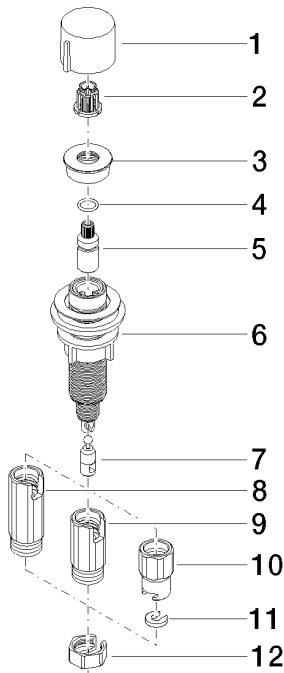

### Dimensional drawing

All dimensions in mm / inch = mm x 0,0394

Kitchen - Elio

Strainer remote control with turning knob - polished chrome

Article number: 10 712 970-00

Kitchen - Elio

Strainer remote control with turning knob - polished chrome

### Spare parts list

Number	Item Number	Designation	Number of units
1	09 20 97 030-00	handle	1
2	09 12 12 002 90	fixing cap	1
3	09 27 87 011-00	rosette	1
4	09 14 10 042 90	seal	1
5	09 29 06 087-00	spindle	1
6	04 30 01 029 00 90	adaptor	1
7	09 24 03 175 90	adaptor	1
8	09 11 10 073-07	connection	1
9	09 11 10 074-07	connection	1
10	09 11 10 079-07	connection	1
11	09 30 11 087 90	disc	1
12	09 23 30 024-07	nut	1