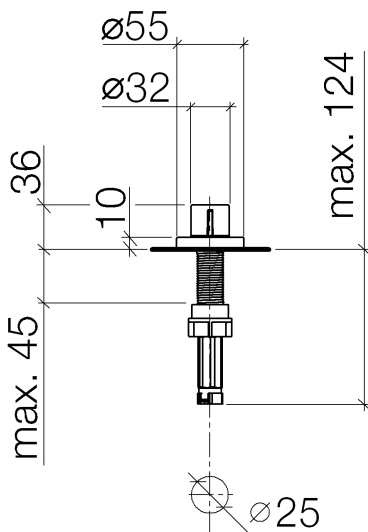

Kitchen - Elio

Strainer remote control with turning knob - polished chrome

Article number: 10 710 970-00

- Remote control for one sink only, for cable operated kitchen drains
- Including adapter for Bowden cable

polished chrome

Dimensional drawing

All dimensions in mm / inch = mm x 0,0394

Kitchen - Elio

Strainer remote control with turning knob - polished chrome

Article number: 10 710 970-00

Kitchen - Elio

Strainer remote control with turning knob - polished chrome

Spare parts list

Number	Item Number	Designation	Number of units
1	09 20 97 030-00	handle	1
2	09 12 12 002 90	fixing cap	1
3	09 27 87 006-00	rosette	1
4	09 14 10 043 90	seal	1
5	09 14 10 042 90	seal	1
6	09 29 06 087-00	spindle	1
7	04 30 01 029 00 90	adaptor	1
8	09 24 03 175 90	adaptor	1
9	09 11 10 073-07	connection	1
10	09 11 10 074-07	connection	1
11	09 11 10 079-07	connection	1
12	09 30 11 087 90	disc	1
13	09 23 30 024-07	nut	1