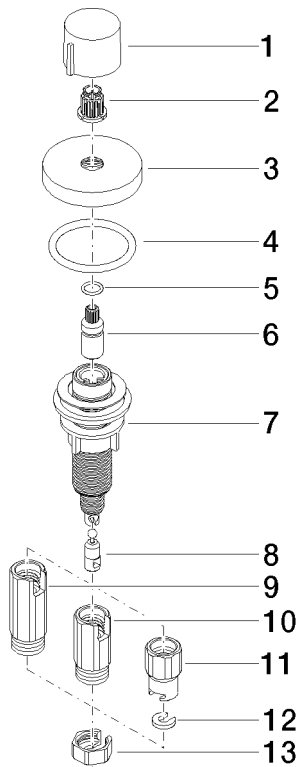

polished chrome

Dimensional drawing

All dimensions in mm / inch = mm x 0,0394

Kitchen - Elio

Strainer remote control with turning knob - polished chrome

Article number: 10 710 970-00

Kitchen - Elio

Strainer remote control with turning knob - polished chrome

Spare parts list

Number	Item Number	Designation	Number of units
1	09 20 97 030-00	handle	1
2	09 12 12 002 90	fixing cap	1
3	09 27 87 006-00	rosette	1
4	09 14 10 043 90	seal	1
5	09 14 10 042 90	seal	1
6	09 29 06 087-00	spindle	1
7	04 30 01 029 00 90	adaptor	1
8	09 24 03 175 90	adaptor	1
9	09 11 10 073-07	connection	1
10	09 11 10 074-07	connection	1
11	09 11 10 079-07	connection	1
12	09 30 11 087 90	disc	1
13	09 23 30 024-07	nut	1