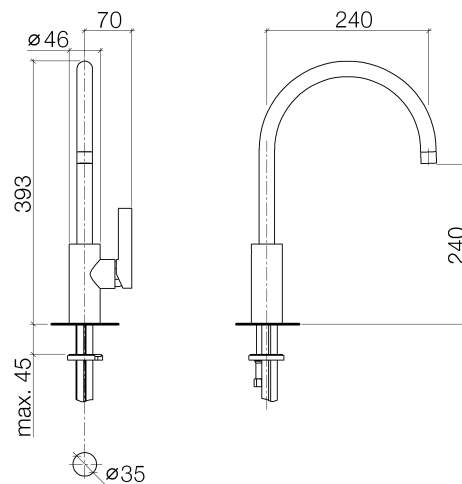

Kitchen

Tara Ultra Single-lever mixer

Article number: 33826875

Product specifications

- **240 mm projection**
- pivotable spout 360°
- air-enriched flow
- height of mixer 393 mm
- height up to aerator 240 mm
- single-lever mixer hole diameter 35mm
- max. flow 8 l/min at 3 bar flow pressure
- lead-free

Surfaces

- chrome 33826875-00
- platinum matt 33826875-06

Exploded assembly drawing

Order quantity

No.	Article number	Name	Installation quantity
1	90282220202ff	spout	1
2	90230100407ff	aerator	1
3	09303008090	screw	1
4	9015050610090	cartridge	1
5	092404107ff	nut	1
6	09312010990	plug	1
7	09311103090	pin	1
8	092079040ff	handle	1
9	04240204601-07	pipe	1
10	0430040190090	hose	1
11	0430040160090	hose	2
12	0430110387590	fixing set	1
13	09311109190	pin	1
14	9015050340090	cartridge	1

Flow rate chart