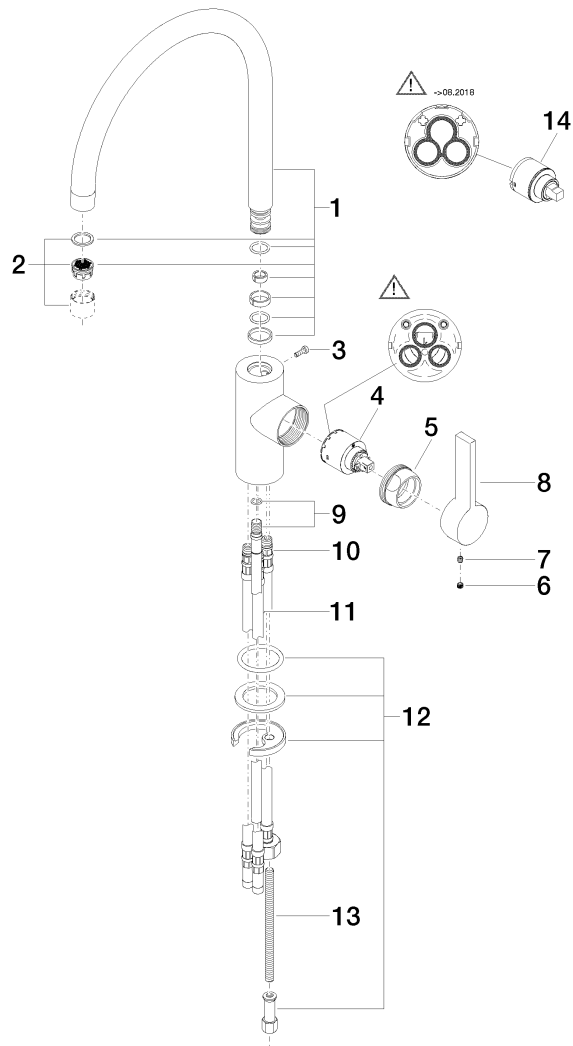

Kitchen

Tara Ultra Single-lever mixer

Article number: 33826875

Product specifications

- **240 mm projection**
- pivotable spout 360°
- air-enriched flow
- height of mixer 393 mm
- height up to aerator 240 mm
- single-lever mixer hole diameter 35mm
- max. flow 8 l/min at 3 bar flow pressure
- lead-free

Surfaces

- chrome 33826875-00
- platinum matt 33826875-06

Exploded assembly drawing

Order quantity

No.	Article number	Name	Installation quantity
1	90282220202ff	spout	1
2	90230100407ff	aerator	1
3	09303008090	screw	1
4	9015050610090	cartridge	1
5	092404107ff	nut	1
6	09312010990	plug	1
7	09311103090	pin	1
8	092079040ff	handle	1
9	04240204601-07	pipe	1
10	0430040190090	hose	1
11	0430040160090	hose	2
12	0430110387590	fixing set	1
13	09311109190	pin	1
14	9015050340090	cartridge	1

Flow rate chart