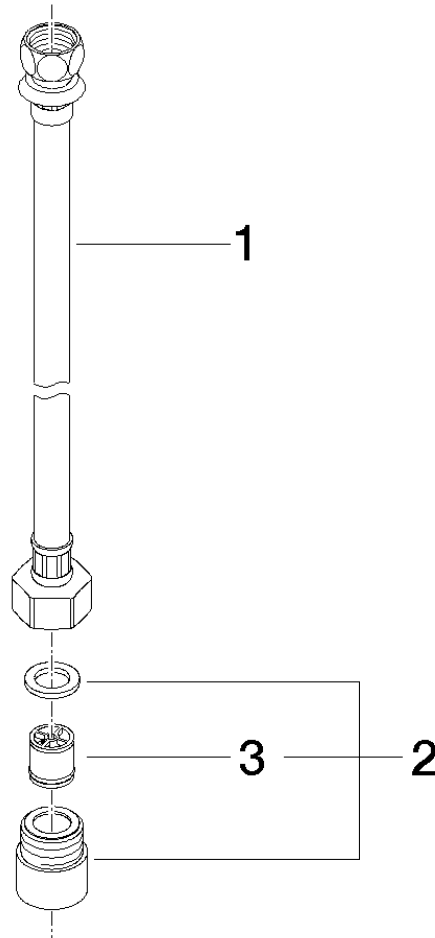

### **Product specifications**

- For shower hose assembly For deck-mounted tub/shower mixer

**NOTE:only for electro-plated finishes.**

### **Surfaces**

- 1250597090

**Exploded assembly drawing**

**Order quantity**

<b>No.</b>	<b>Article number</b>	<b>Name</b>	<b>Installation quantity</b>
<b>1</b>	0430040250090	hose	1
<b>2</b>	0424030240190	nipple	1
<b>3</b>	09230104090	back-flow preventer	1