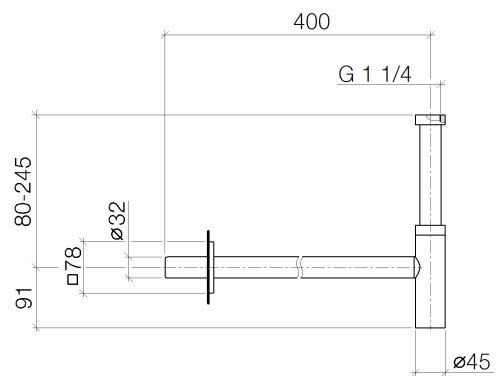

Product specifications

- Flange 3-1/8" x 3-1/8"

Surfaces

- chrome 10060780-00
- matt platinum 10060780-06
- matt black 10060780-33

Exploded assembly drawing

**Order quantity**

No.	Article number	Name	Installation quantity
1	09142006090	seal	1
2	092823007ff	pipe	1
3	092330022ff	nut	2
4	09140301590	seal	1
5	092823019ff	nut	1
6	09141014990	seal	1
7	04110104500ff	casing	1
8	09141014890	seal	2
9	092102004ff	lid	1
10	09141008790	seal	2
11	092823018ff	pipe	1
12	092778021ff	rosette	1