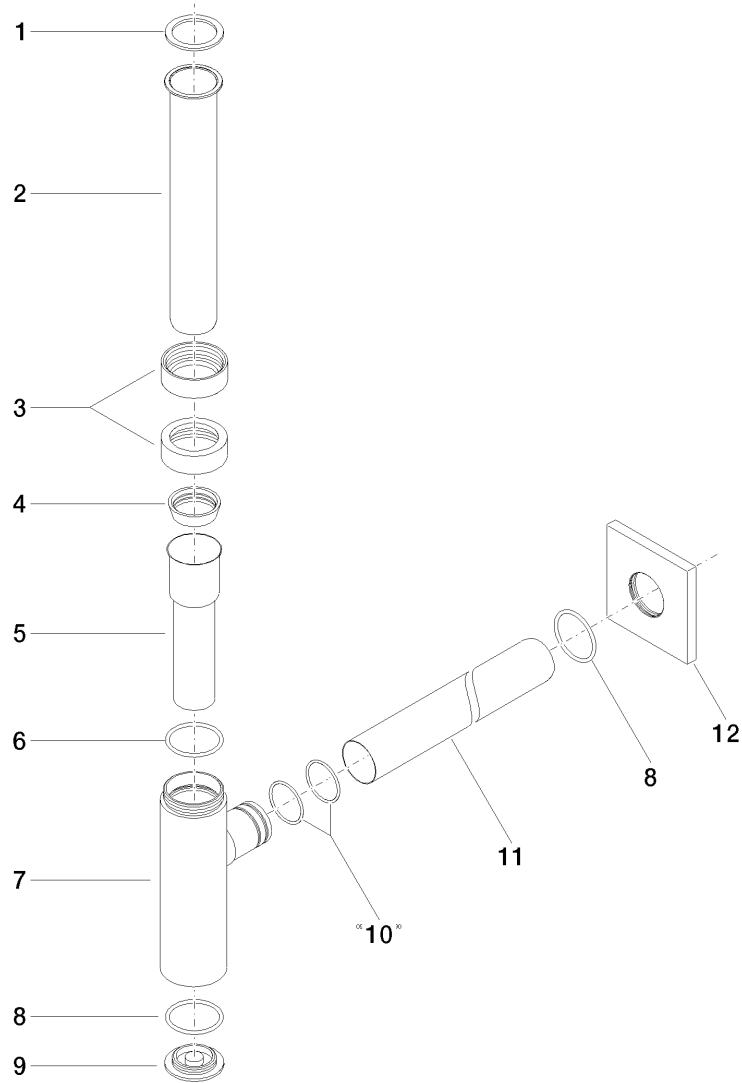

Product specifications

- Flange 3-1/8" x 3-1/8"

Surfaces

- chrome 10060780-00
- matt platinum 10060780-06
- matt black 10060780-33

Exploded assembly drawing

**Order quantity**

No.	Article number	Name	Installation quantity
1	09142006090	seal	1
2	092823007ff	pipe	1
3	092330022ff	nut	2
4	09140301590	seal	1
5	092823019ff	nut	1
6	09141014990	seal	1
7	04110104500ff	casing	1
8	09141014890	seal	2
9	092102004ff	lid	1
10	09141008790	seal	2
11	092823018ff	pipe	1
12	092778021ff	rosette	1