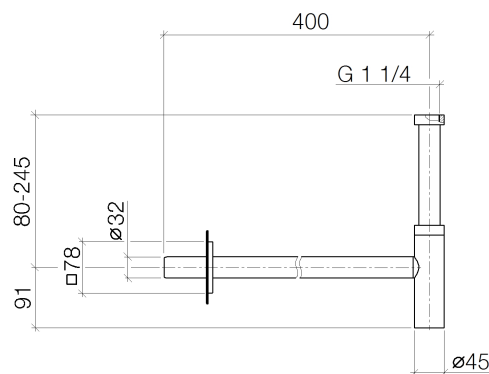

Product specifications

- rosette 78 x 78 mm

Surfaces

- chrome 10060780-00
- platinum matt 10060780-06

Exploded assembly drawing

Order quantity

No.	Article number	Name	Installation quantity
1	09142006090	seal	1
2	092823007ff	pipe	1
3	092330022ff	nut	2
4	09140301590	seal	1
5	092823019ff	nut	1
6	09141014990	seal	1
7	04110104500ff	casing	1
8	09141014890	seal	2
9	092102004ff	lid	1
10	09141008790	seal	2
11	092823018ff	pipe	1
12	092778021ff	rosette	1