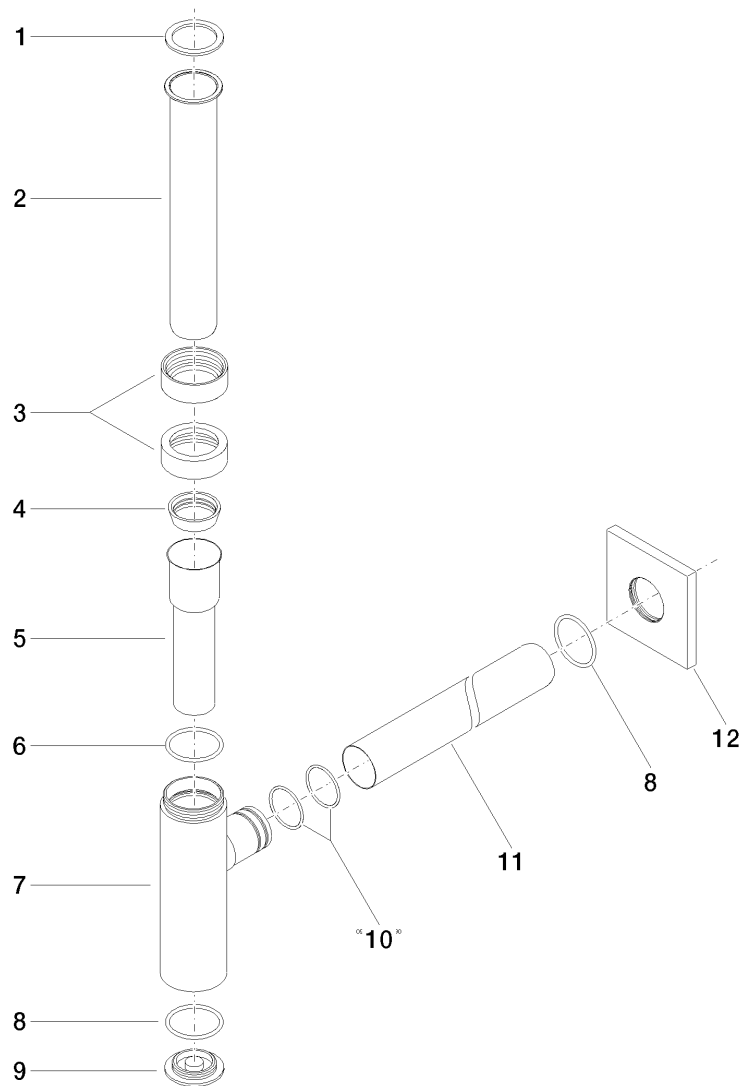

Product specifications

- rosette 78 x 78 mm

Surfaces

- chrome 10060780-00
- platinum matt 10060780-06

Exploded assembly drawing

Order quantity

No.	Article number	Name	Installation quantity
1	09142006090	seal	1
2	092823007ff	pipe	1
3	092330022ff	nut	2
4	09140301590	seal	1
5	092823019ff	nut	1
6	09141014990	seal	1
7	04110104500ff	casing	1
8	09141014890	seal	2
9	092102004ff	lid	1
10	09141008790	seal	2
11	092823018ff	pipe	1
12	092778021ff	rosette	1