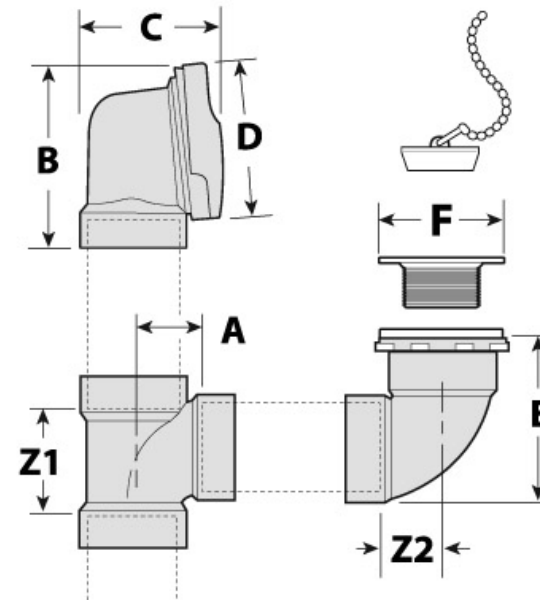

canplas[®]
PLUMBING
Submittal Sheet

Part Description:
1-1/2" ABS DWV Waste & Overflow,
Convertible Kit, Plug and Chain
(Chrome)

Part Number:
332904

Approvals and Listings maintained by:
Canplas Industries Ltd
Canada: 1-800-461-5300 USA: 1-888-461-5307

Part #	Part UPC	Colour	Size (inches)	Ctn Qty	Ctn Bar Code	Ctn. Wt (Kgs)	Ctn. Wt (lbs)	Skid Cubic (m)	Skid Cubic (ft)	Ctns/Skid
332904	662671330277	BLACK	1-1/2X1-1/2X1-1/2X1-1/2X1-1/2	25	10662671330274	10.91	24.00	1.86	65.82	32

Dimensions (inches)

A	B	C	D	E	F	Z1	Z2
1.41	3.14	3.14	3.23	3.42	2.72	2.23	1.20