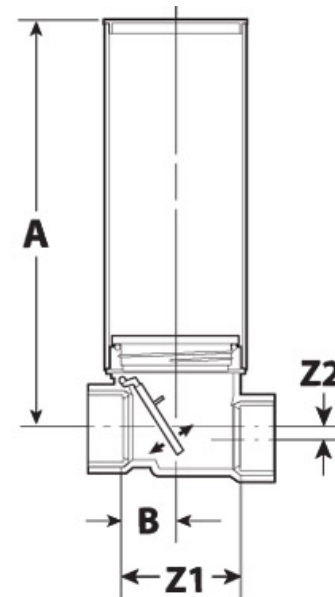

Submittal Sheet

Part Description:

4" PVC WHITE DWV Backwater Valve with  
16" Access Sleeve and Lid H X H.

Part Number:

223288W

Approvals and Listings maintained by:  
Canplas Industries Ltd  
Canada: 1-800-461-5300 USA: 1-888-461-5307

Part #	Part UPC	Colour	Size (inches)	Ctn Qty	Ctn Bar Code	Ctn. Wt (Kgs)	Ctn. Wt (lbs)	Skid Cubic (m)	Skid Cubic (ft)	Ctns/Skid
223288W	662671220110	WHITE	4X4X6	1	10662671220117	3.55	7.81	1.83	64.59	45

Dimensions (inches)

A	Z1	Z2
18.89	6.22	0.49