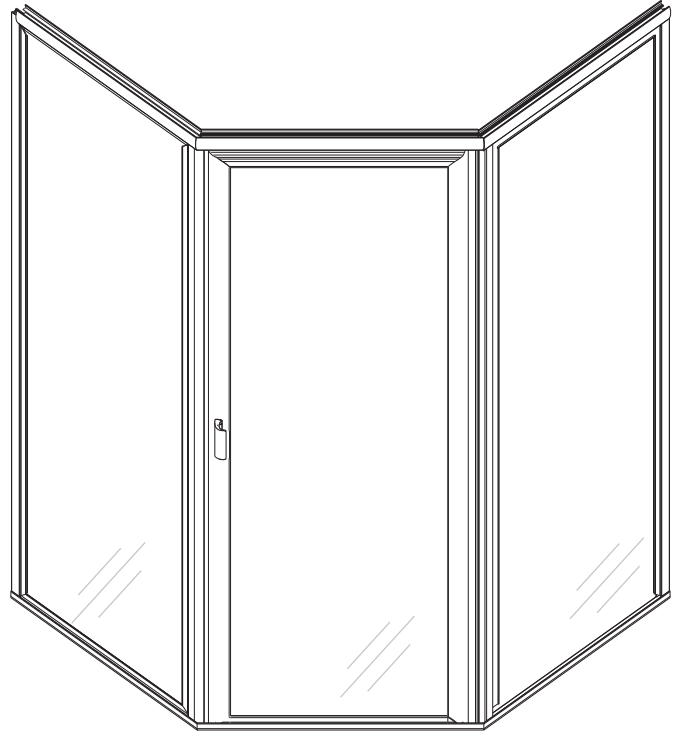

L1669 - Lucette Framed Hinged Neo Door

Features:

- Choice of 5/32" clear or spraylite/obscure glass, fully glazed and framed for this model.
- Built-in aluminum drip pan with vinyl or vinyl deflector.
- Magnetic striker allows superior performance with water leakage.
- Fillers available for wall or base outages greater than 1/4".
- Can be installed to hinge from left or right, though best to specify hinge location when ordering.
- Continuous piano hinges for door swing.
- Round and flat header option available.

Configurations:

- Consists of single door panel and two neo panels.

Glass coating option:

- Diamon-Fusion treatment helps protect the build up of soap scum and hard water deposits and reduces cleaning time by 50%. Simply wipe down with a washcloth or squeegee after showering.

Codes/Standards

Tempered Glass
ANSI Z97.1
16 CFR 1201

• Material

High polished anodized aluminum.

• Colors

Available in Polished Chrome, Satin Nickel, Gold, Painted colors.

• Century Bathworks 3 year Limited Warranty

See website or call for detailed information.

• Specifications

Model Number:	L-1669
Door Type:	Single door with two neo panels
Opening Style:	Hinged
Opening widths:	30"-60"
Door sizes:	24 1/4"- 30"
Walk through:	23 1/2"- 29 1/4", depending on opening
Glass thickness:	5/32"
Assembly:	Read installation guide
Country of origin:	United States of America