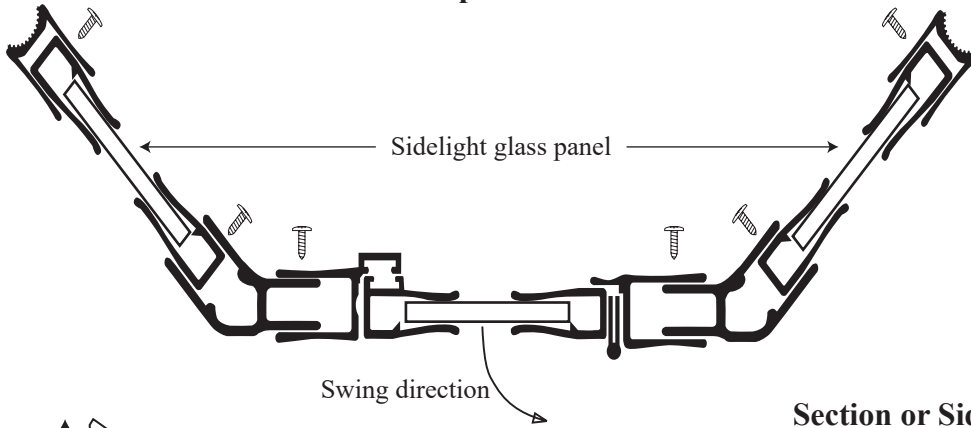

L 1669 - Lucette Framed Hinged Neo Door

Top View