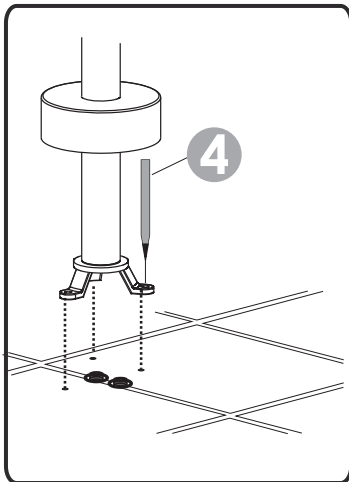

Installation Instructions

Double check the entire installation for any leaks, and to make sure the faucet is functioning properly.