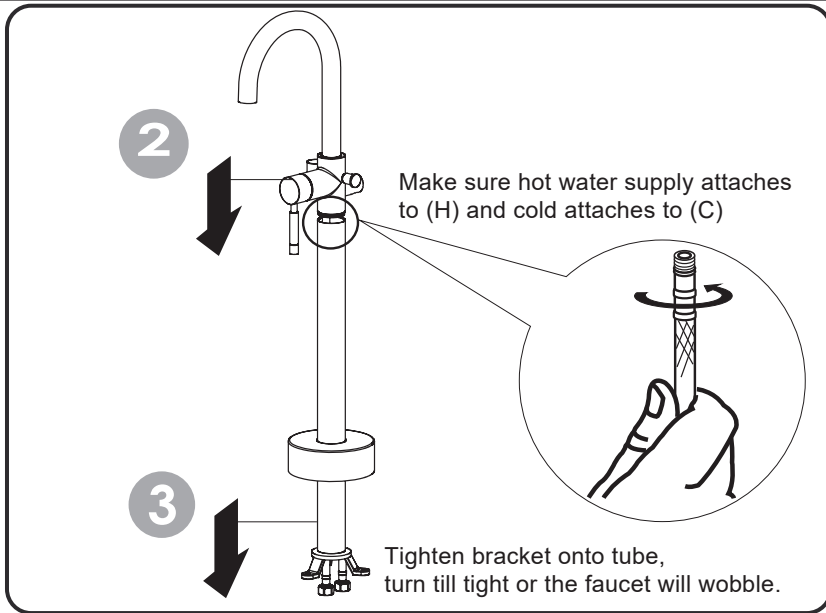

Installation Instructions

Double check the entire installation for any leaks, and to make sure the faucet is functioning properly.