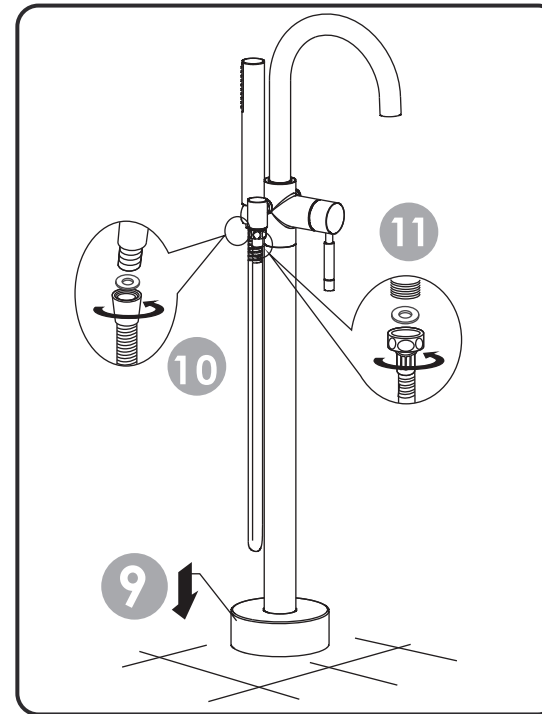

Installation Instructions

Double check the entire installation for any leaks, and to make sure the faucet is functioning properly.