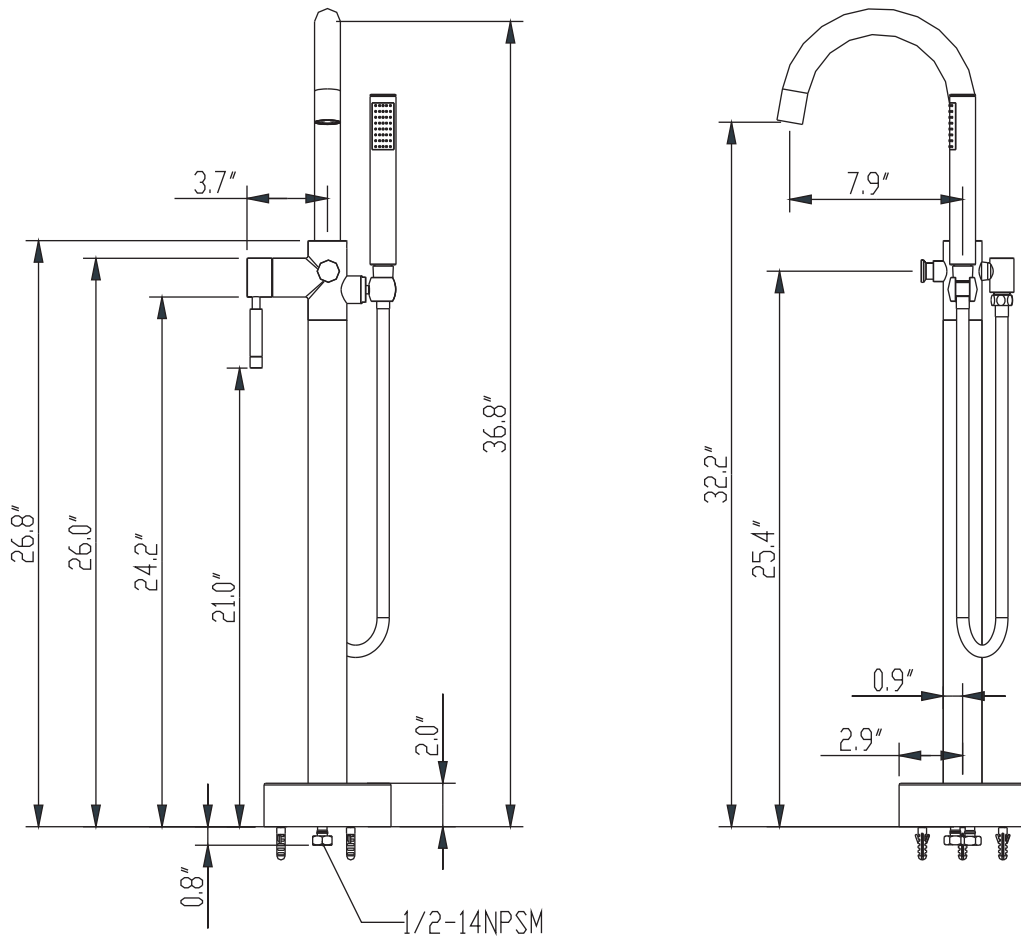

### Before Your Installation

- Read all instructions carefully.
- Assemble all tools.
- Turn off main water supply before removing old faucet and fixtures.
- Clean surface before installing new faucet.
- Insert a cloth or stopper into drain to prevent small parts from getting lost.

### Specification Sheet

NOTE: 14 and 45 - DUAL CHECK VALVES-  
BACKFLOW PREVENTION DEVICES

### Component Parts List

#	PARTNAME	QTY.
01	SPOUT	1
02	AERATOR	1
03	WASHER	2
04	O-RING	2
05	NUT	1
06	O-RING	1
07	O-RING	2
08	NUT	1
09	O-RING	1
10	HOUSING,CYLINDER	1
11	O-RING	1
12	ELBOW	1
13	SCREW	2
14	CHECK VALVE	1
15	HANDEL CAP	1
16	SCREW	1
17	SCREW	1
18	LEVER HANDEL	1
19	WASHER	1
20	BONNET	1
21	CARTRIDGE	1
22	BODY	1
23	O-RING	1
24	DECOVATIVE TUBE	1
25	COVER	1
26	RUBBER RING	1
27	MOUNTING BRACKET	1

#	PARTNAME	QTY.
28	SCREW	3
29	PLASTIC INSERT	3
30	CONNECTOR	1
31	SCREW	1
32	WASHER	2
33	CONNECTOR	1
34	CLIP	2
35	NUT	1
36	SHOWER HOLDER	1
37	DEVITER	1
38	COVER	1
39	END CAP	1
40	SHOWER	1
41	HOSE	1
42	O-RING	4
43	CONNECTOR	1
44	CONNECTOR	1
45	CHECK VALVE	2
46	O-RING	2
47	CONNECTOR	2
48	HOSE	1
49	HOSE	1
50	HEX WRENCH	1
51	HEX WRENCH	1
52	AERATOR TOOL	1
53	DEVITOR TOOL	1
54		