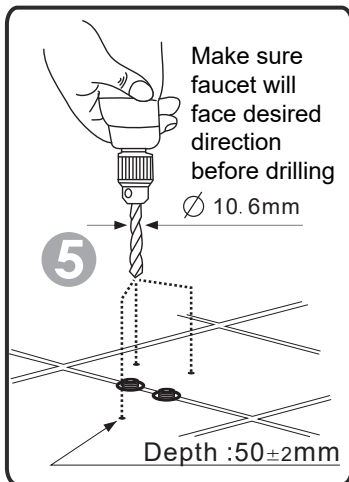

Installation Instructions

Double check the entire installation for any leaks, and to make sure the faucet is functioning properly.