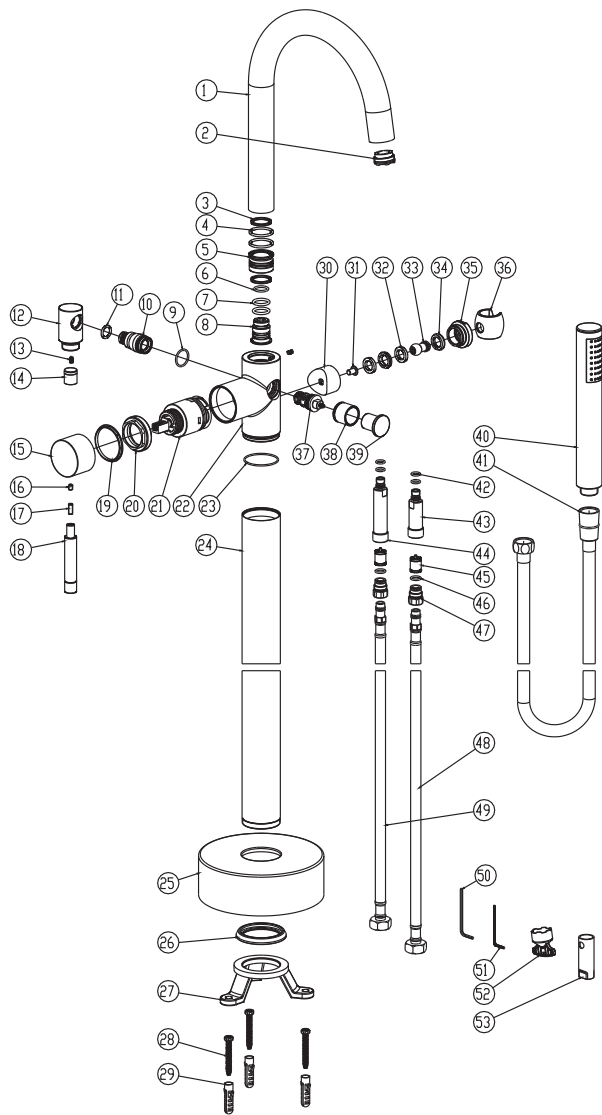

NOTE: 14 and 45 - DUAL CHECK VALVES-
BACKFLOW PREVENTION DEVICES

Component Parts List

#	PARTNAME	QTY.
01	SPOUT	1
02	AERATOR	1
03	WASHER	2
04	O-RING	2
05	NUT	1
06	O-RING	1
07	O-RING	2
08	NUT	1
09	O-RING	1
10	HOUSING,CYLINDER	1
11	O-RING	1
12	ELBOW	1
13	SCREW	2
14	CHECK VALVE	1
15	HANDEL CAP	1
16	SCREW	1
17	SCREW	1
18	LEVER HANDEL	1
19	WASHER	1
20	BONNET	1
21	CARTRIDGE	1
22	BODY	1
23	O-RING	1
24	DECOVATIVE TUBE	1
25	COVER	1
26	RUBBER RING	1
27	MOUNTING BRACKET	1

#	PARTNAME	QTY.
28	SCREW	3
29	PLASTIC INSERT	3
30	CONNECTOR	1
31	SCREW	1
32	WASHER	2
33	CONNECTOR	1
34	CLIP	2
35	NUT	1
36	SHOWER HOLDER	1
37	DEVITER	1
38	COVER	1
39	END CAP	1
40	SHOWER	1
41	HOSE	1
42	O-RING	4
43	CONNECTOR	1
44	CONNECTOR	1
45	CHECK VALVE	2
46	O-RING	2
47	CONNECTOR	2
48	HOSE	1
49	HOSE	1
50	HEX WRENCH	1
51	HEX WRENCH	1
52	AERATOR TOOL	1
53	DEVITOR TOOL	1
54		

Cheviot
PRODUCTS INC

Tel:(800) 444-5969

WWW.cheviotproducts.com