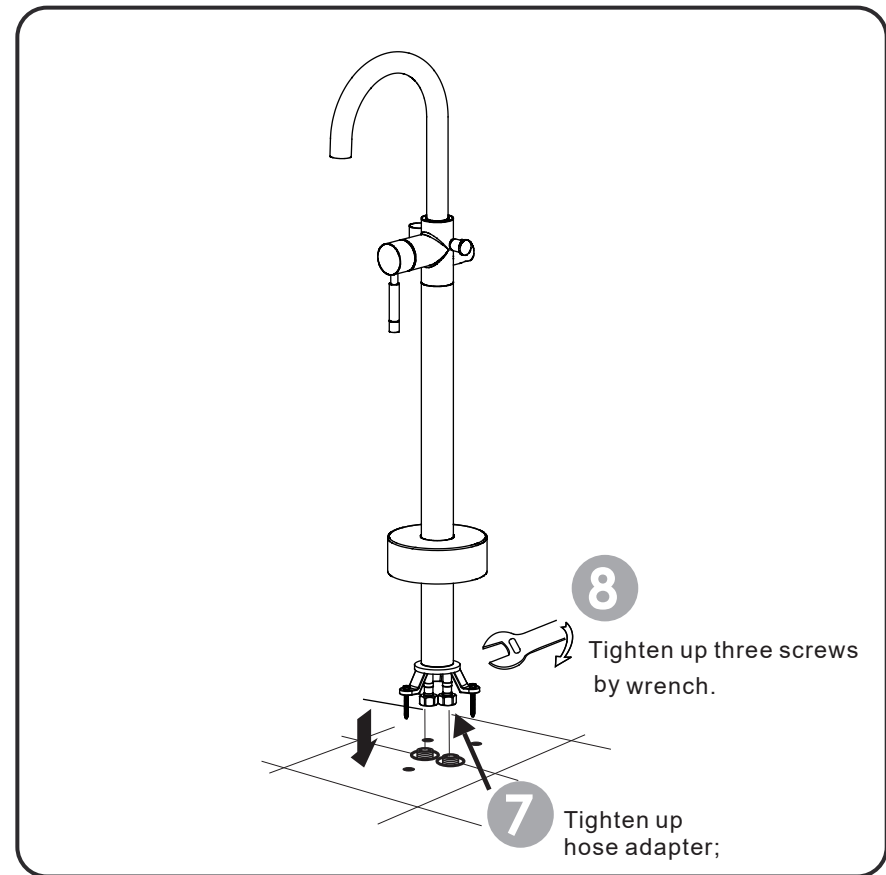

Installation Instructions

Double check the entire installation for any leaks, and to make sure the faucet is functioning properly.