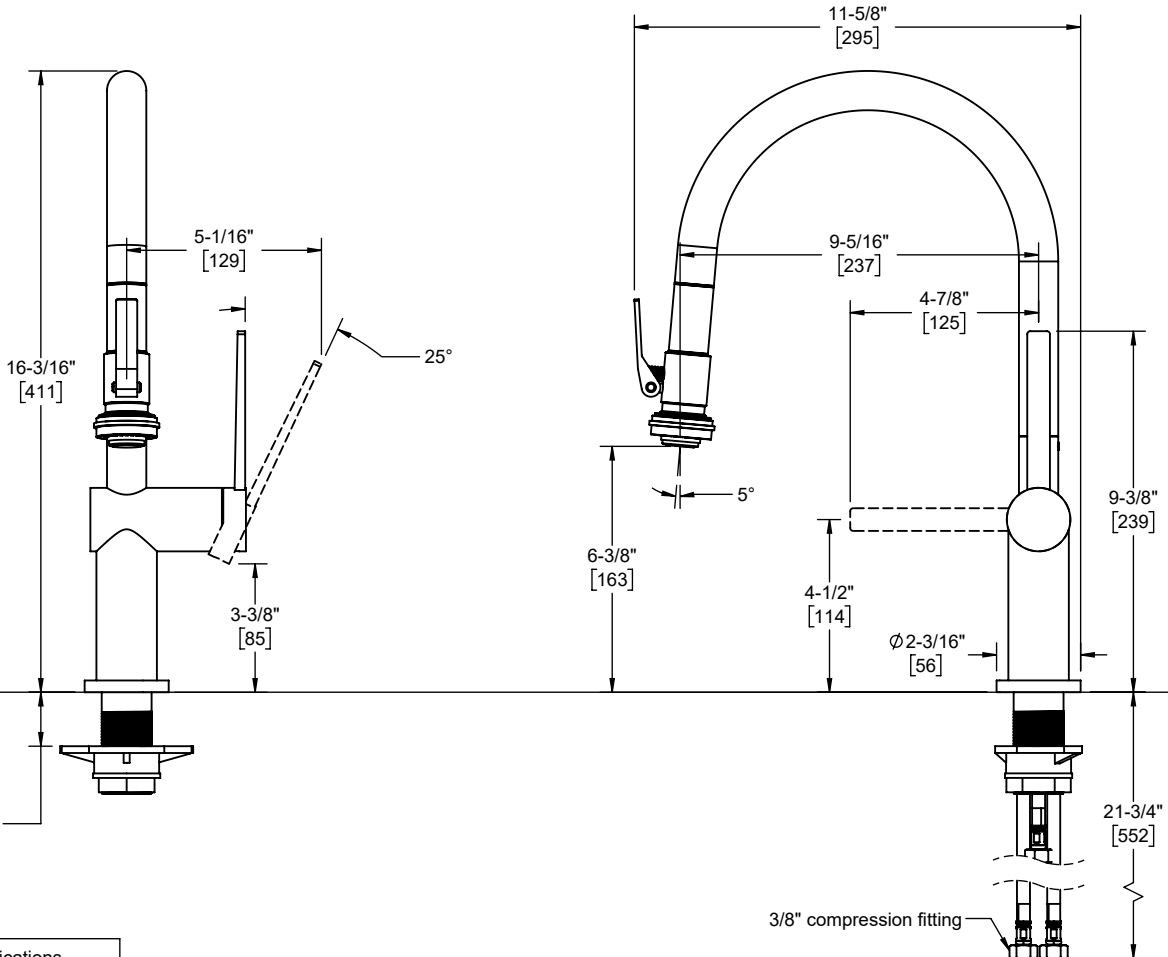

California Faucets®

La Spezia™

Squeeze Lever Pull-Down Kitchen Faucet - Low Arc Spout

K55-102SQ-TG

Features

- Available in 28 finishes including 13 PVD finishes
- All brass construction including sprayhead
- 360° rotating spout
- PDS™ "Positive Docking System" secures sprayhead
- Squeeze lever activates spray mode
- Spray jets have easy-to-clean surface
- Quiet polymer-braided hose with rotating joint
- Ceramic disc cartridge
- Max flow rate: 1.8 gpm (6.8 L/min)

Codes/Standards Applicable

Product meets or exceeds the following:

- ASME A112.18.1/CSA B125.1
- NSF 61, NSF 372, CEC, & DOE
- Commonwealth of MA
- ADA compliant

Through-Hole Specifications

Min	Recommended	Max
Ø 1-3/8" [35]	Ø 1-3/8" [35]	Ø 1-5/8" [41]

Specifications subject to change without notice

Dimensions are inches, rounded to 1/16"
[Dimensions in brackets are mm, rounded to 1mm]