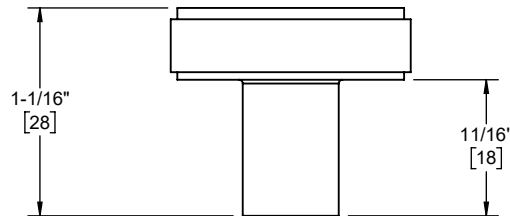

Features

- Over 28 finishes including 13 PVD finishes
- All brass construction
- Includes all mounting hardware

Codes/Standards

Product meets or exceeds the following:

- None applicable

Dimensions are inches, rounded to 1/16"
 [Dimensions in brackets are mm, rounded to 1mm]