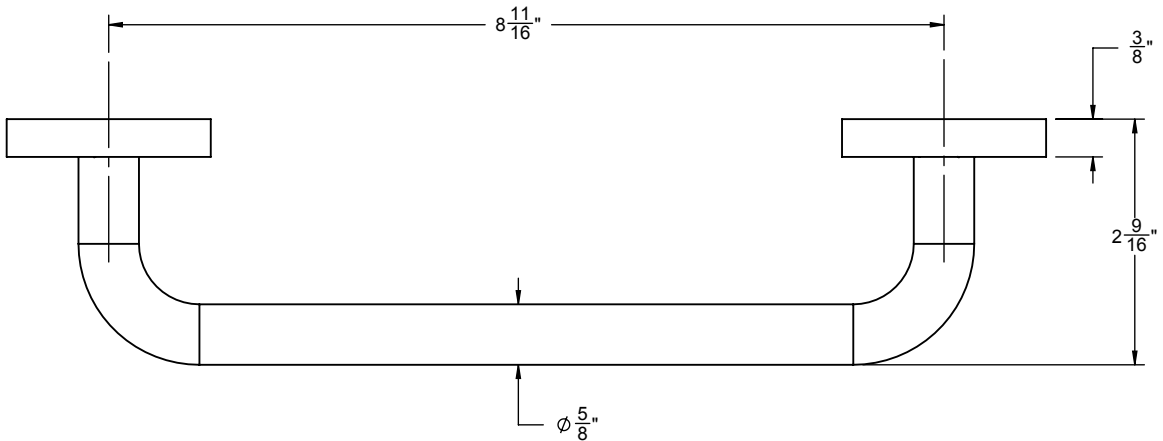

Features

- Over 30 finishes including 14 PVD finishes
- All brass construction
- Includes all mounting hardware

Codes/Standards Applicable

Product meets or exceeds the following:

- None applicable

	(4X) 8 X 1-1/2" PHILLIPS HEAD SCREW
	(4X) 3/8"-1/2" WALL ANCHOR