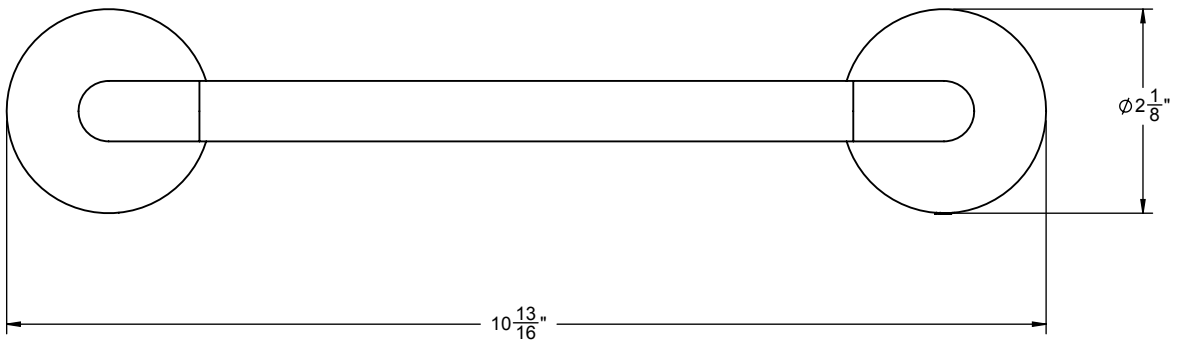

Features

- Over 30 finishes including 14 PVD finishes
- All brass construction
- Includes all mounting hardware

Codes/Standards Applicable

Product meets or exceeds the following:

- None applicable

	(4X) 8 X 1-1/2" PHILLIPS HEAD SCREW
	(4X) 3/8"-1/2" WALL ANCHOR