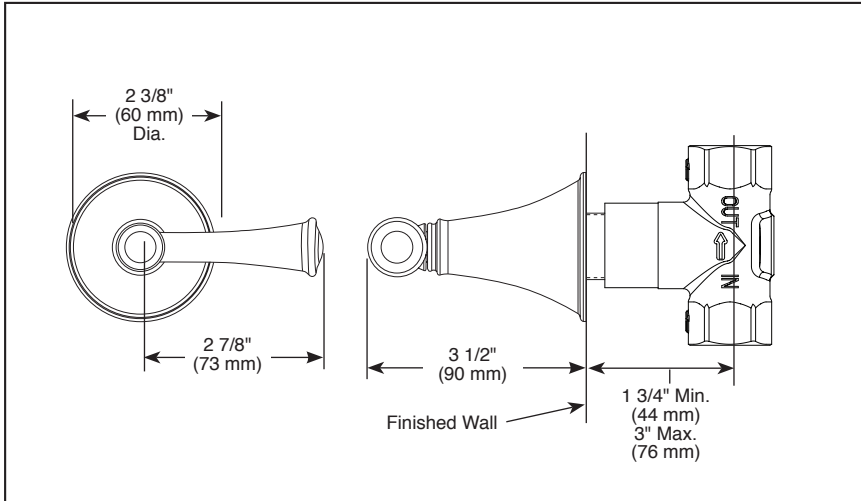

T66605▲

Submitted Model No.: _____

Specific Features: _____

▲ Designate proper finish suffix

BRIZO[®]

SENSORI[®]

CUSTOM SHOWER TRIM

- Baliza[®] Bath Collection
- Volume Control Trim

STANDARD SPECIFICATIONS

- Must also order R35600 Rough-In.
- 90° handle rotation controls volume only.
- Volume control flows up to 16.2 gpm @ 60 psi
- Maximum flow 8.2 gpm @ 60 psi per volume control when paired with Sensori Thermostatic trim.
- Volume controls are required for every outlet and every set of body sprays (up to max flow).
- All parts are replaceable from the front.
- Adjusts for wall thickness variations.
- Recommended working pressure of 45-80 PSI.
- Volume control only; must be used with temperature control device.
- Rough can accommodate up to 3 1/4" wall thickness.
NOTE: some applications may require stem extender RP100304.