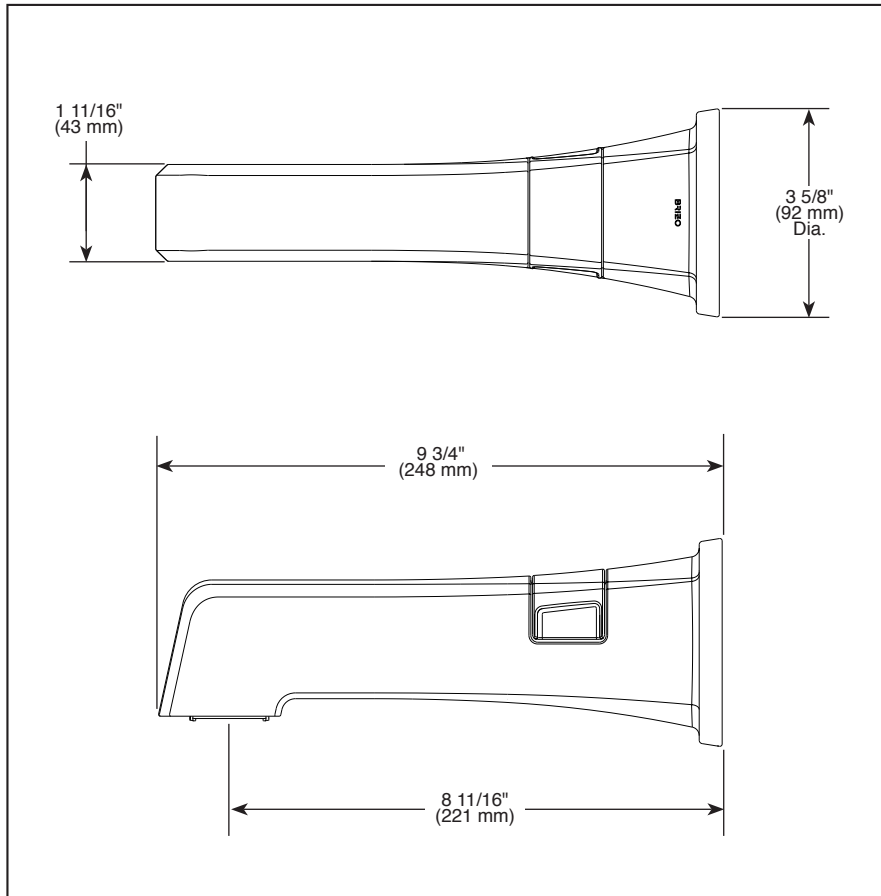

BRIZO®

DIVERTER TUB SPOUT

■ Levoir™ Collection

STANDARD SPECIFICATIONS:

- Universal adapter included allows for thread, sweat or slip-on attachment
- Solid brass construction
- Integrated pull-up diverter

COMPLIES WITH:

- ASME A112.18.1 / CSA B125.1

Submitted Model No.: _____

Specific Features: _____

▲ Designate Proper Finish Suffix