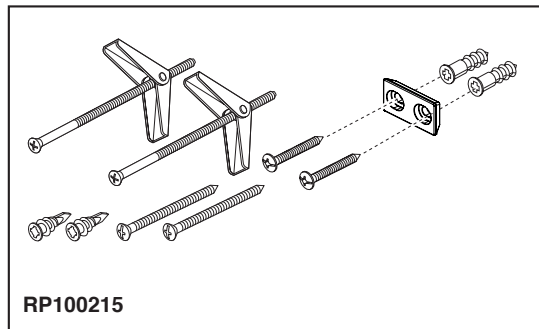

BRIZO®

ACCESSORIES

- Levoir™ Bath Collection
- Double Robe Hook

693598▲

Submitted Model No.: _____

Specific Features: _____

STANDARD SPECIFICATIONS:

- Wood blocking is preferable behind all wall surfaces. If wood blocking is not available, try finding a wood stud to anchor this accessory.
- Mounting hardware and mounting instructions included with product.
- Note: Plastic anchors, screw, toggle bolts, and mounting brackets are included with the mounting hardware.

WARRANTY

- Lifetime limited warranty on parts (other than electronic parts and batteries) and finishes; or, for commercial users, for 5 years from date of purchase.
- 5 year limited warranty on electronic parts (other than batteries); or, for commercial users, for 1 year from the date of purchase. No warranty is provided on batteries.

RP100215

RP100219

▲ Designate proper finish suffix

Brizo Kitchen & Bath Company reserves the right (1) to make changes in specifications and materials, and (2) to change or discontinue models, both without notice or obligation. Dimensions are for reference only. See current full-line price book or www.brizo.com for finish options and product availability.

BSP-A-693598 Rev. A

Brizo Kitchen & Bath Company

55 E. 111th Street, Indianapolis, Indiana 46280
350 South Edgeware Road, St. Thomas, ON N5P 4L1
© 2018 Brizo Kitchen & Bath Company