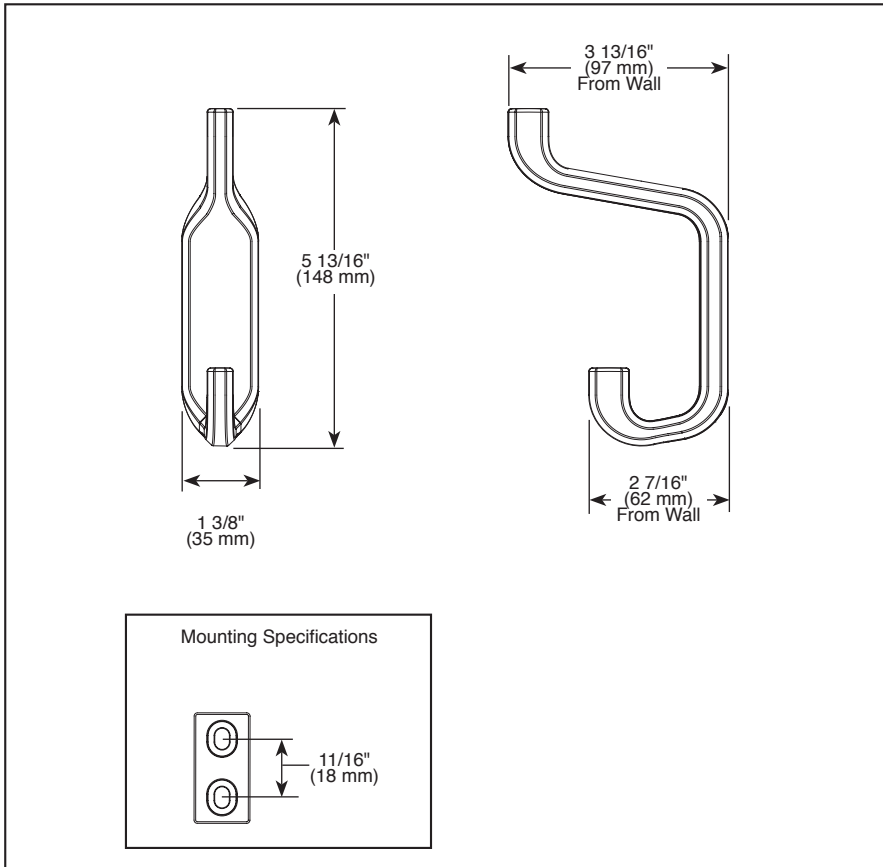

BRIZO®

ACCESSORIES

- Levoir™ Bath Collection
- Double Robe Hook

693598▲

Submitted Model No.: _____

Specific Features: _____

STANDARD SPECIFICATIONS:

- Wood blocking is preferable behind all wall surfaces. If wood blocking is not available, try finding a wood stud to anchor this accessory.
- Mounting hardware and mounting instructions included with product.
- Note: Plastic anchors, screw, toggle bolts, and mounting brackets are included with the mounting hardware.