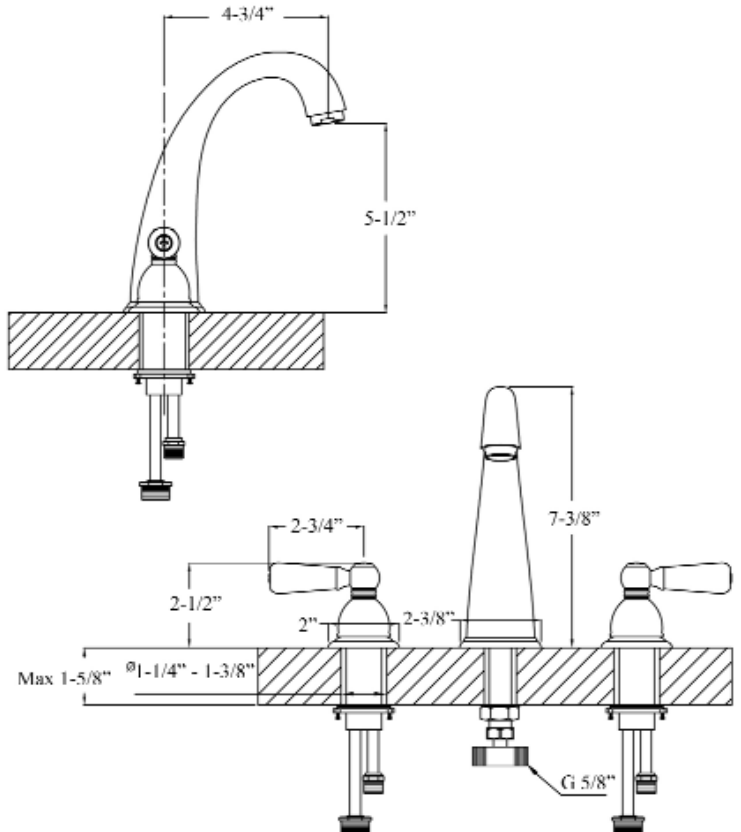

MADDOX 8" WIDESPREAD LAVATORY FAUCET

Cat. No.
LFW106-PL

Features:

- ▶ Constructed of solid brass
- ▶ Flexible widespread installation
- ▶ Porcelain lever
- ▶ Includes 12" connection hoses
- ▶ Drain not included
- ▶ Height to spout 5-1/2"
- ▶ Ceramic disc cartridges
- ▶ Flow rate is 1.2 GPM at 60 psi
- ▶ cUPC/NSF/AB1953 Certified

Finishes:

- CP** Polished Chrome
- BN** Brushed Nickel
- ORB** Oil Rubbed Bronze

Spout Reach: 4-3/4"
Height: 7-3/8"

Dimensions of fixture are nominal and may vary. Dimensions and specifications subject to change without notice.