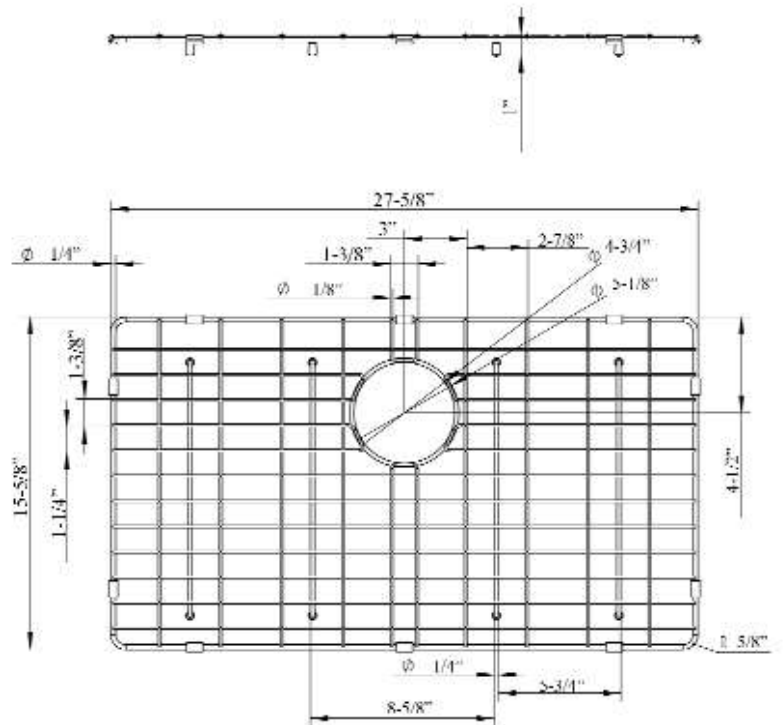

# KSSSB2108 WIRE GRID

Cat. No.  
KSSSB2108-WIRE

W: 27-<sup>5</sup>/<sub>8</sub>"  
D: 15-<sup>5</sup>/<sub>8</sub>"  
H: 1"

Drain Hole : 4-<sup>3</sup>/<sub>4</sub>"

## Features:

- ▶ Fits bottom of KSSSB2108 undermount sink
- ▶ Rubber Feet Covers Included

## Finishes:

**SS** Stainless Steel

Dimensions and specifications subject to change without notice.