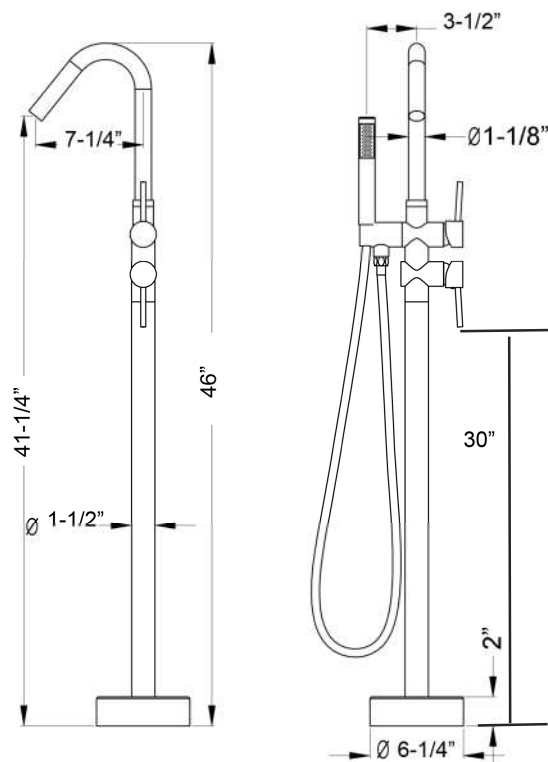

FLYNN FREESTANDING FAUCET

Cat. No.
7966

Features:

- ▶ Spout reach is 7-1/4"
- ▶ Flow rate for spout is 2.3 GPM (45 PSI)
- ▶ Flow rate for hand shower is 1.08 GPM (45 PSI)
- ▶ 1/2" Water connection
- ▶ Available in 3 finishes
- ▶ Brass body with zinc handle
- ▶ 1-3/8" Ceramic cartridge
- ▶ 59" Stainless steel shower hose
- ▶ 33-1/2" x 1/2" mm Flexible inlet pipes
- ▶ cUPC approved
- ▶ Handshower has backflow preventor on body
- ▶ Stainless Steel handshower material
- ▶ Supplies: Connection size: 3/4" , female connection type, 33-1/2" lenght,swivels included

Finishes:

- CP** Polished Chrome
- BN** Brushed Nickel
- ORB** Oil Rubbed Bronze

D: 11-3/8"
W: 7" (closed) - 8-1/8" (open)
H: 46-1/4"

Dimensions are nominal and may vary. Dimensions and specifications subject to change without notice.