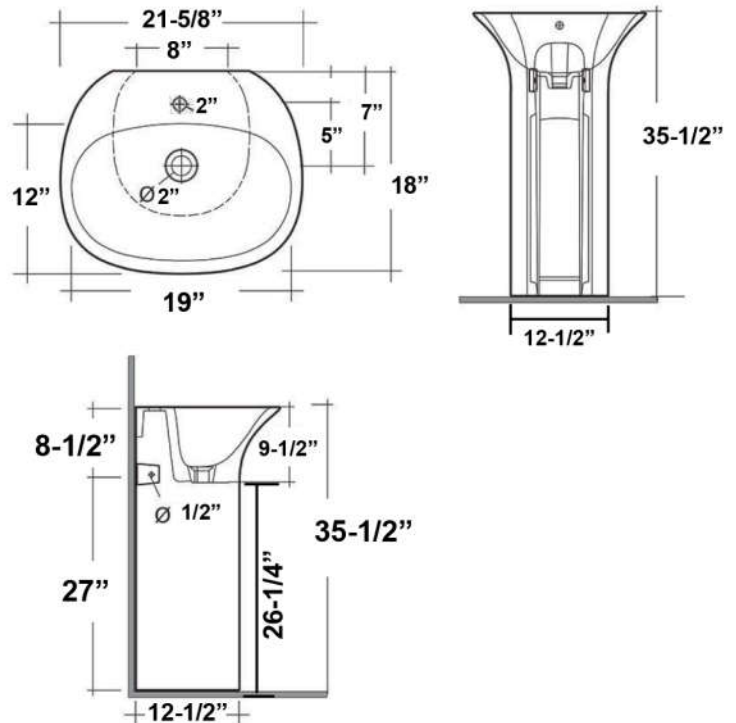

SENSATION 21-5/8" PEDESTAL LAVATORY

Cat.No

SE3-111WH

W: 21-5/8"
D: 18"
H: 35-1/2"

Back-view

Interior Dimensions:

Basin Interior:	19" x 12"
Basin Depth:	7-3/8"
Water depth to overflow:	5-1/2"
Back of basin to center of faucet:	2-3/8"
Back of basin to center of drain:	7-1/4"
Faucet and spout holes:	4-7/8"
Drain hole:	1-1/2"

Features:

- ▶ Fine fire clay construction
- ▶ Available with 1 hole (SE4-111WH)
- ▶ Transitional style
- ▶ Pre-drilled overflow
- ▶ Mounting Hardware Included
- ▶ Back of column is open: 5-1/4"

Colors:

WH White

Compliance Certification
 Meets or exceeds the following specifications: ASME A112.19.1 2018 AND CSA B45.2-18 for Vitreous China fixtures.

Dimensions of fixture are nominal and may vary within the range of tolerances established by ASME Standard A112.19.2-18. Dimensions and specifications subject to change without notice.