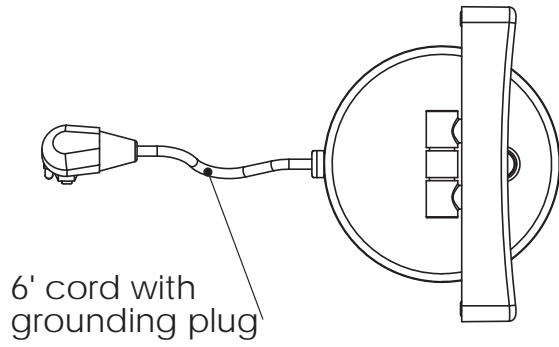

# Baci At Home

EH-120

**EH-120 - Affordable rectangular table mirror**

**Product Category** Baci Basic Mirrors  
**Special Features** Corrosion Resistant construction  
 Optical quality glass mirrors  
 LED incandescent lighting  
 2 year warrantee

**UL Listing** NA

**Dimensions** Mirror body 7 7/8" wide x 9 7/8" high  
 OA 16" high x 8" wide x 6" deep  
 6" wide weighted base

**Basic Model** EH-120-CHR

**Body Type** Corrosion Resistant

**Magnification** 5X