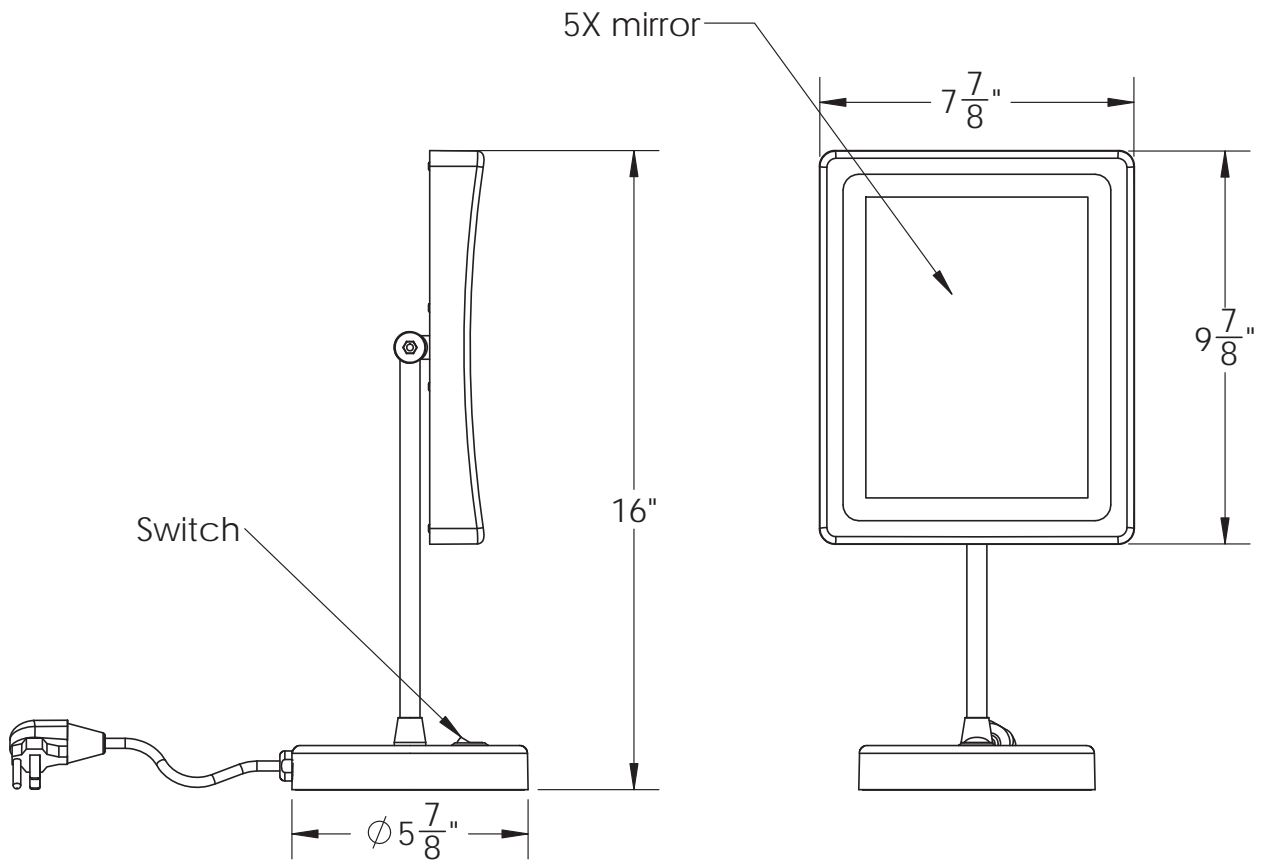

# Baci At Home

EH-120

**EH-120 - Affordable rectangular table mirror**

**Product Category** Baci Basic Mirrors  
**Special Features** Corrosion Resistant construction  
 Optical quality glass mirrors  
 LED incandescent lighting  
 2 year warrantee

**UL Listing** NA

**Dimensions** Mirror body 7 7/8" wide x 9 7/8" high  
 OA 16" high x 8" wide x 6" deep  
 6" wide weighted base

**Basic Model** EH-120-CHR

**Body Type** Corrosion Resistant

**Magnification** 5X