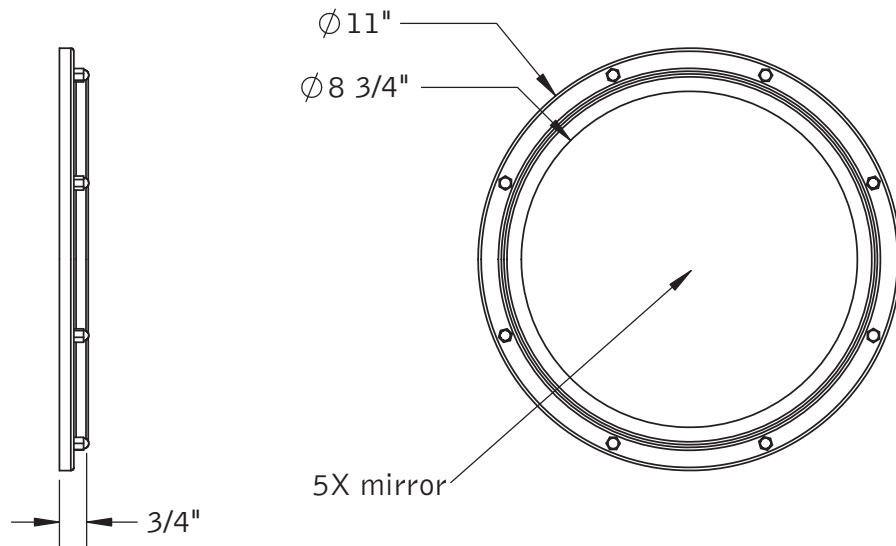

Catalog Number: E10-X

Baci At Home

E10-X

Mounting Detail

E10-X — Nautical Porthole Mirror

Product Category	Echo Mirrors
Special Features	Solid brass construction Optical quality 5X glass mirrors 1 year warrantee
Lighting	Unlighted
Electrical	N/A
UL Listing	N/A
Dimensions	Mirror face 8 3/4" diameter Mirror body is 11" diameter x 3/4" deep
Basic Model	E10-X-CHR
Body Types	All metal body
Magnification	5X
Finish Options	
Standard	Chrome
Standard	Satin Nickel
Standard	Bronze
Standard	Brass