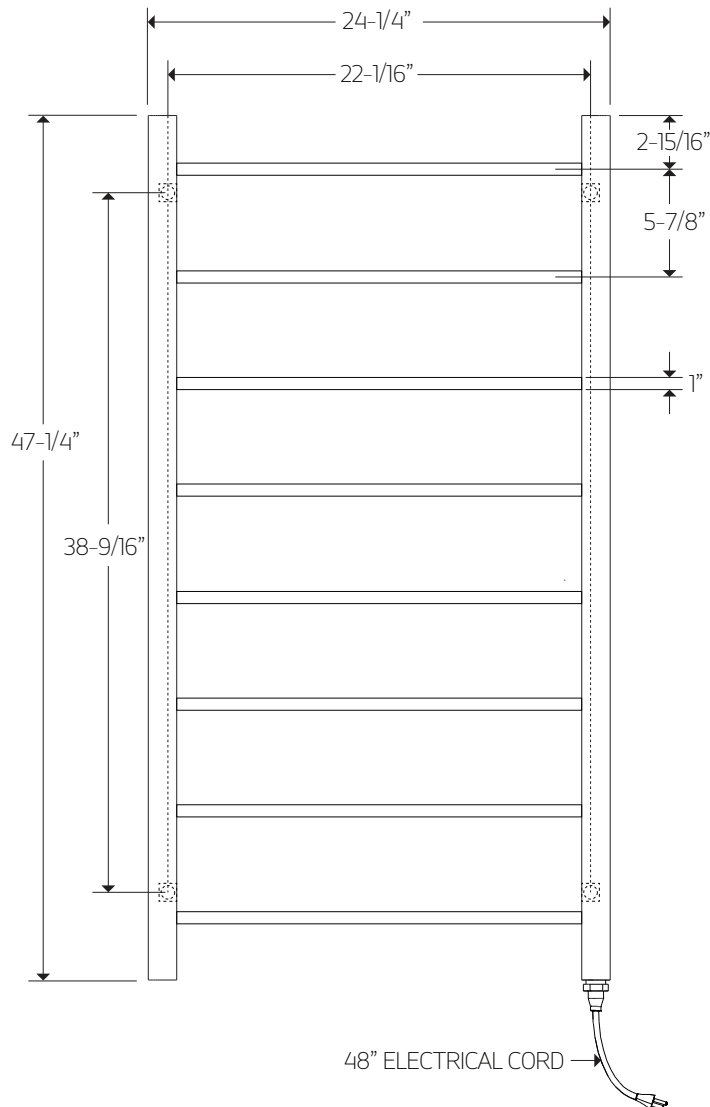

MR12060P

TECHNICAL DATA SHEET

denby towel warmer,
plug-in

artos[®]

MR12060P

OPERATING SPECIFICATIONS

denby towel warmer,
plug-in

FEATURES

Towel warming, drying and auxiliary heating.

ELEMENT

300W, 110V

CODES

UL Approved
CSA-US Approved

REQUIREMENTS

The towel warmer must be installed so that the Element is at the bottom.