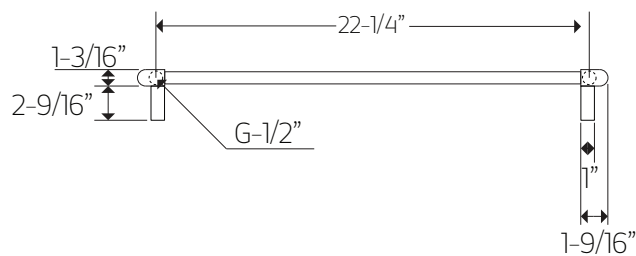

MR12060P

TECHNICAL DATA SHEET

denby towel warmer,
plug-in

artos[®]

MR12060P

OPERATING SPECIFICATIONS

denby towel warmer,
plug-in

FEATURES

Towel warming, drying and auxiliary heating.

ELEMENT

300W, 110V

CODES

UL Approved
CSA-US Approved

REQUIREMENTS

The towel warmer must be installed so that the Element is at the bottom.