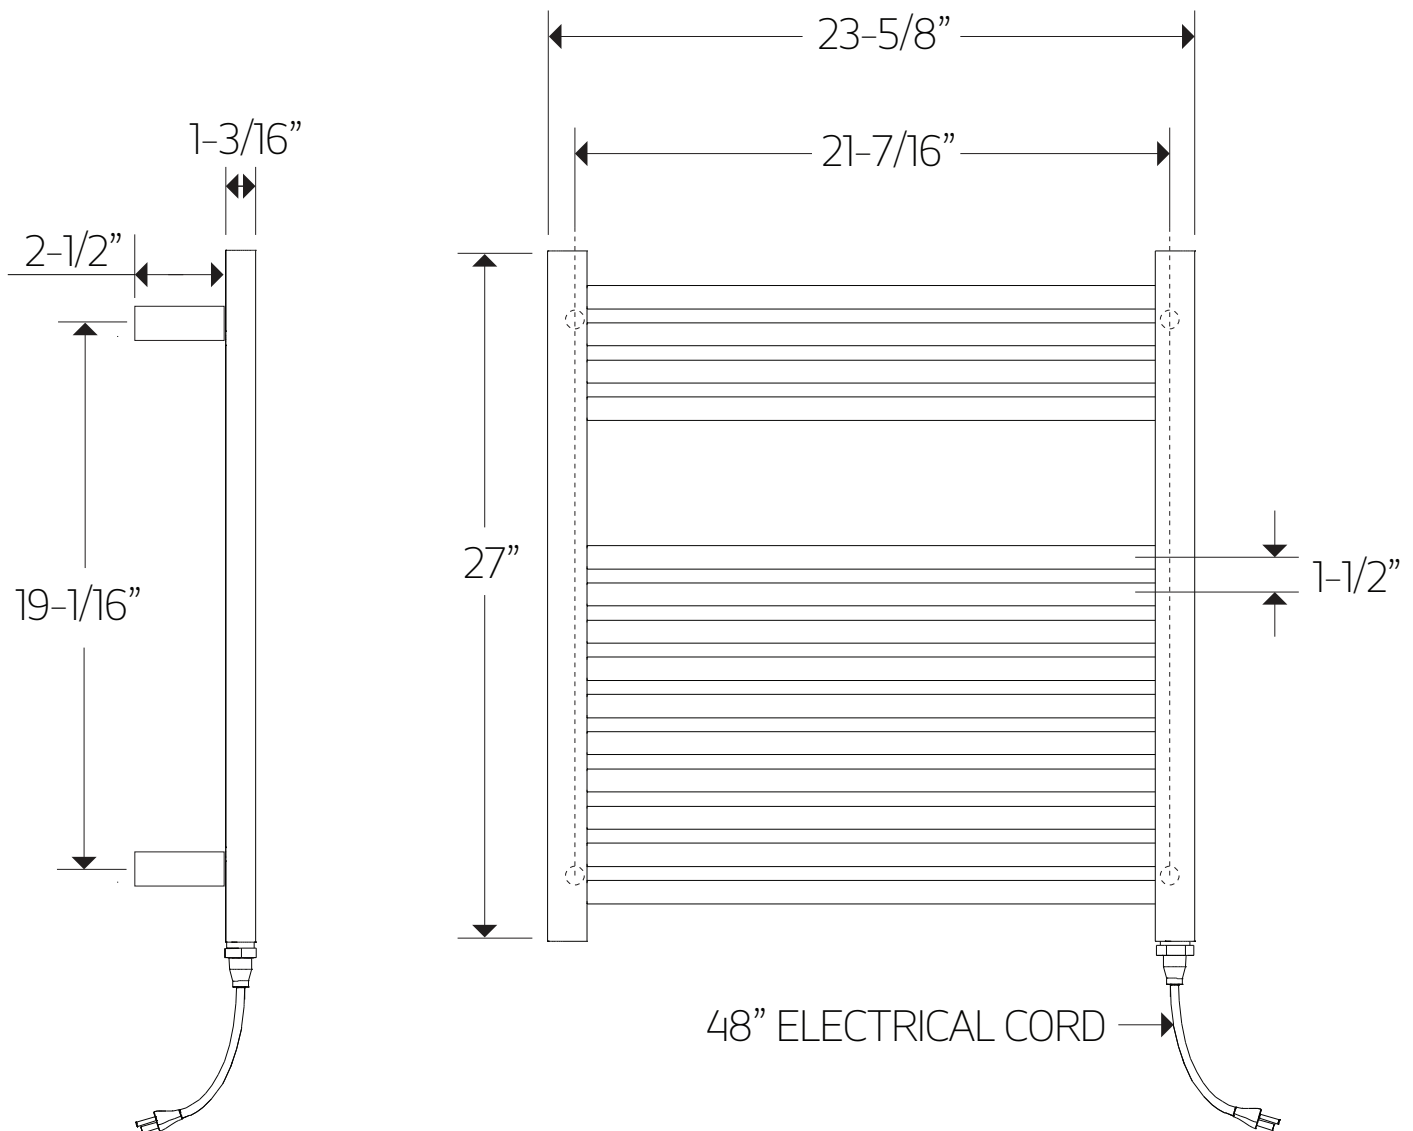

M06860P

TECHNICAL DATA SHEET

denby towel warmer,
plug-in

artos[®]

M06860P

denby towel warmer,
plug-in

OPERATING SPECIFICATIONS

FEATURES

Towel warming, drying and auxiliary heating.

ELEMENT

300W, 110V

CODES

UL Approved
CSA-US Approved

REQUIREMENTS

The towel warmer must be installed so that the element is at the bottom.