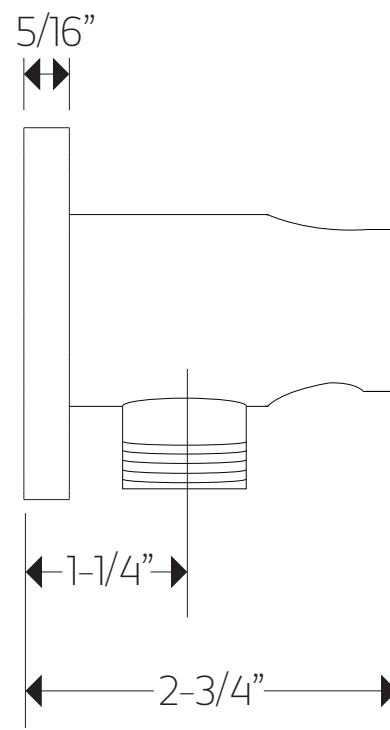

F902-42

TECHNICAL DATA SHEET

shower outlet elbow with
hand shower holder rnd

artos

F902-42

OPERATING SPECIFICATIONS

shower outlet elbow with
hand shower holder rnd

MAX TEMPERATURE

Maximum: 176°F

OPERATING PRESSURE

Maximum: 125psi

Minimum: 20psi

Recommended: 30psi- 95psi

INLET

1/2" Female NPT