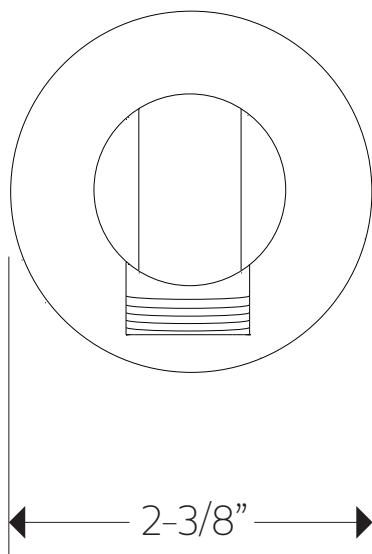

F902-42

TECHNICAL DATA SHEET

shower outlet elbow with
hand shower holder rnd

artos

F902-42

OPERATING SPECIFICATIONS

shower outlet elbow with
hand shower holder rnd

MAX TEMPERATURE

Maximum: 176°F

OPERATING PRESSURE

Maximum: 125psi

Minimum: 20psi

Recommended: 30psi- 95psi

INLET

1/2" Female NPT