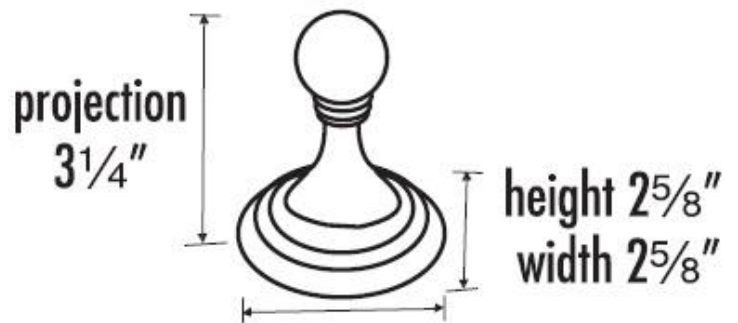

SPECIFICATIONS

EMBASSY
ROBE HOOK

FEATURES

Traditional styling
Multiple finishes
Concealed installation

WARRANTY

Limited lifetime

FINISHES

Polished Brass (PB)
Polished Brass/Non-lacquered (PB/NL)
Polished Chrome (PC)
Antique English (AE)
Antique English Matte (AEM)
Barcelona (BARC)
Bronze (BRZ)
Chocolate Bronze (CHBRZ)
Polished Nickel (PN)
Satin Nickel (SN)
Polished Chrome/Gold (PC/GLD)
Satin Nickel/Gold (SN/GLD)

MATERIAL

Brass

Item#

A9075

NOTE: Dimensions and specifications are subject to change without notice.